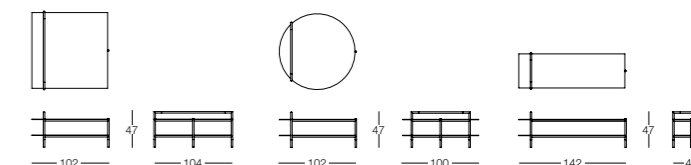

small tables