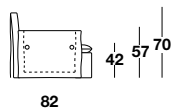

SEWING

Tissue in contrast

Leather Costa Viva

FEET FINISHING

Black PVC

KIMONO JUNIOR

kimono junior

small armchair