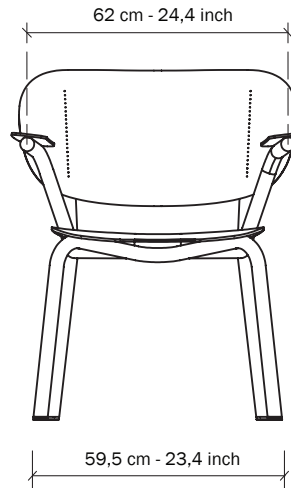

EMIL ROSI chair with armrests

SERENER

Black | Black | Black oak