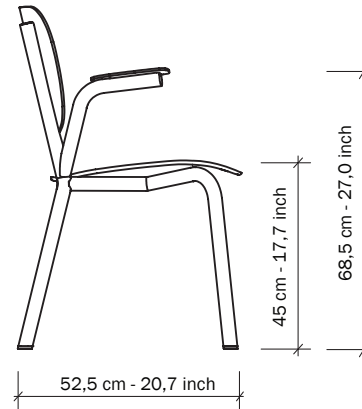

EMIL ROSI chair with armrests

SERENER

Black | Black | Black oak