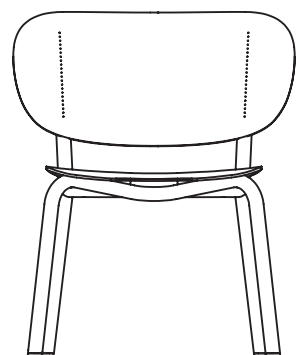

# EMIL ROSI chair

SERENER

59,5 cm - 23,4 inch

52,5 cm - 20,7 inch

Black | Black | Black oak

Cognac | White | Oak

Natural | White | Oak

### Seat:

Core: Layered beech wood.  
Top and bottom: Oak veneer, transparent or black lacquered.