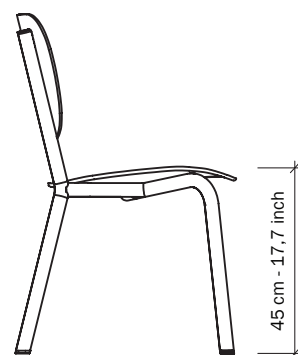

# EMIL ROSI chair

SERENER

59,5 cm - 23,4 inch

52,5 cm - 20,7 inch

Black | Black | Black oak

Cognac | White | Oak

Natural | White | Oak

### Seat:

Core: Layered beech wood.  
Top and bottom: Oak veneer, transparent or black lacquered.

### Weight:

4,7 kg - 10,4 lb.