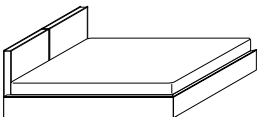

MUSIC

letto | bed

Music letto. Finiture: tessuto, ecopelle, pelle. Misure rete: Standard 160 x 195 – King Size 180 x 200.

Music bed. Finishes: fabric, eco leather, leather. Bedspring size: Standard 160 x 195 – King Size 180 x 200.

h 95 w 188 d 230

MUSIC

letto | bed

PELLE | LEATHER

70 BIANCO

21 AVORIO

92 TESTA DI MORO

31 ANTRACITE