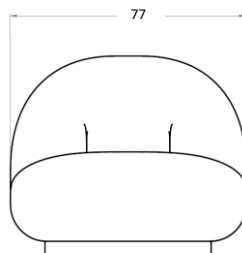

## MEASUREMENTS

### MEASUREMENT - W x D x H mm

Sitting height: 350 mm  
 Seat width: 770 mm  
 Seat depth: 540 mm  
 Seat height: 370 mm  
 Chair width: 770 mm  
 Chair depth: 850 mm  
 Chair height: 650 mm  
 Base thickness: 50 mm

### PACKAGING MEASUREMENT - L x W x H CM

L:84 x W:85 x H:86 cm