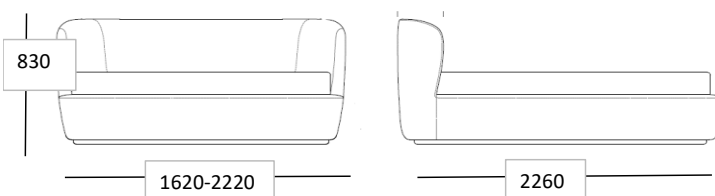

VERSION

- Fully upholstered / black base
Available for mattresses: 140x200 cm, 160x200 cm, 180x200 cm, 200x200 cm.

TYPES

Order item - look for part number in the pricelist.
The series consists of the following:

Stay Sofa , W: 70 cm // L: 150 cm, 190 cm, 260 cm.
Stay Sofa , W: 95 cm // L: 190 cm, 220 cm, 260 cm
Stay Sofa , W: 110 cm // L: 220 cm, 260 cm
Stay Lounge Chair - Large
Stay Lounge Chair - Small
Stay Lounge Chair - Small Swivel
Stay Ottoman

MEASUREMENTS

FACTS

MEASUREMENT - H X L X W: MM

Headboard height: 830 mm
Bed frame height: 330 mm
Bed length: 2260 mm
Frame width for 140 mattress : 1620 mm
Frame width for 160 mattress : 1820 mm
Frame width for 180 mattress : 2020 mm
Frame width for 200 mattress : 2220 mm

MEASUREMENTS

FACTS

MEASUREMENT - H X L X W: MM

Headboard height: 1200 mm
Bed frame height: 330 mm
Bed length: 2260 mm
Frame width for 140 mattress : 1620 mm
Frame width for 160 mattress : 1820 mm
Frame width for 180 mattress : 2020 mm
Frame width for 200 mattress : 2220 mm