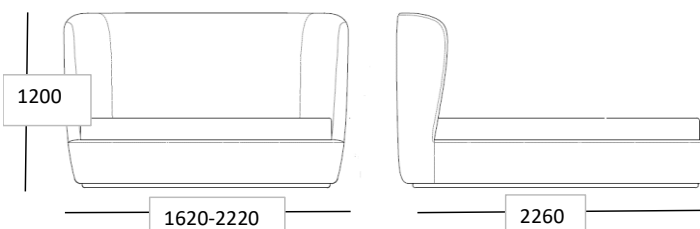

MEASUREMENTS

FACTS

MEASUREMENT - H X L X W: MM

Headboard height: 830 mm
Bed frame height: 330 mm
Bed length: 2260 mm
Frame width for 140 mattress : 1620 mm
Frame width for 160 mattress : 1820 mm
Frame width for 180 mattress : 2020 mm
Frame width for 200 mattress : 2220 mm

VERSION

- Fully upholstered / black base
Available for mattresses: 140x200 cm, 160x200 cm, 180x200 cm, 200x200 cm.
Note! The bed is without mattresses and slatted bed base

TYPES

Order item - look for part number in the pricelist.
The series consists of the following:

Stay Sofa , W: 70 cm // L: 150 cm, 190 cm, 260 cm.
Stay Sofa , W: 95 cm // L: 190 cm, 220 cm, 260 cm
Stay Sofa , W: 110 cm // L: 220 cm, 260 cm
Stay Lounge Chair - Large
Stay Lounge Chair - Small
Stay Lounge Chair - Small Swivel
Stay Ottoman

MEASUREMENTS

FACTS

MEASUREMENT - H X L X W: MM

Headboard height: 1200 mm
Bed frame height: 330 mm
Bed length: 2260 mm
Frame width for 140 mattress : 1620 mm
Frame width for 160 mattress : 1820 mm
Frame width for 180 mattress : 2020 mm
Frame width for 200 mattress : 2220 mm