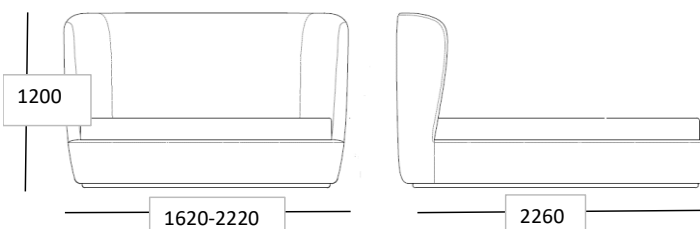

VERSION

- Fully upholstered / black base
Available for mattresses: 140x200 cm, 160x200 cm, 180x200 cm, 200x200 cm.
Note! The bed is without mattresses and slatted bed base

TYPES

Order item - look for part number in the pricelist.
The series consists of the following:

Stay Sofa , W: 70 cm // L: 150 cm, 190 cm, 260 cm.
Stay Sofa , W: 95 cm // L: 190 cm, 220 cm, 260 cm
Stay Sofa , W: 110 cm // L: 220 cm, 260 cm
Stay Lounge Chair - Large
Stay Lounge Chair - Small
Stay Lounge Chair - Small Swivel
Stay Ottoman

MEASUREMENTS

FACTS

MEASUREMENT - H X L X W: MM

Headboard height: 1200 mm
Bed frame height: 330 mm
Bed length: 2260 mm
Frame width for 140 mattress : 1620 mm
Frame width for 160 mattress : 1820 mm
Frame width for 180 mattress : 2020 mm
Frame width for 200 mattress : 2220 mm