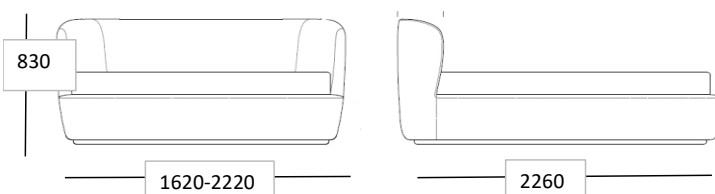

The series consists of the following:

Stay Sofa , W: 70 cm // L: 150 cm, 190 cm, 260 cm.

Stay Sofa , W: 95 cm // L: 190 cm, 220 cm, 260 cm

Stay Sofa , W: 110 cm // L: 220 cm, 260 cm

Stay Lounge Chair - Large

Stay Lounge Chair - Small

Stay Lounge Chair - Small Swivel

Stay Ottoman

MEASUREMENTS

FACTS

MEASUREMENT - H X L X W: MM

Headboard height: 830 mm

Bed frame height: 330 mm

Bed length: 2260 mm

Frame width for 140 mattress : 1620 mm

Frame width for 160 mattress : 1820 mm

Frame width for 180 mattress : 2020 mm

Frame width for 200 mattress : 2220 mm

WEIGHT ITEM

w.140: 90 kg

w.160: 95 kg

MEASUREMENTS

FACTS

MEASUREMENT - H X L X W: MM

Headboard height: 1200 mm
Bed frame height: 330 mm
Bed length: 2260 mm
Frame width for 140 mattress : 1620 mm
Frame width for 160 mattress : 1820 mm
Frame width for 180 mattress : 2020 mm
Frame width for 200 mattress : 2220 mm