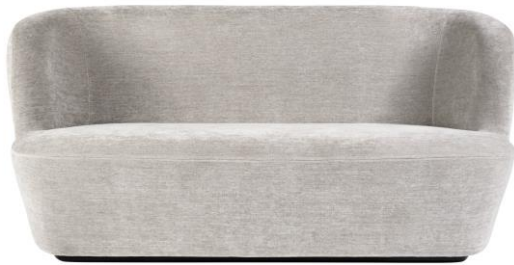

Stay Collection // Sofa 150 x 70

Designed by SPACE

PRODUCT