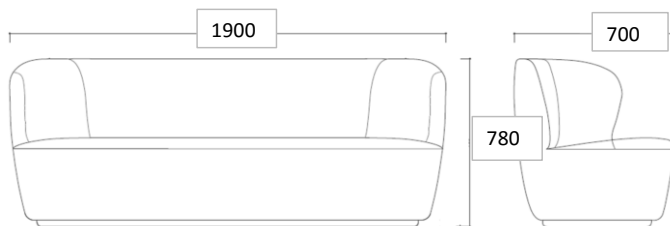

### TYPES

Order item - look for part number in the pricelist.  
The series consists of the following:

Stay Sofa , W: 70 cm // L: 150 cm, 190 cm, 260 cm.  
Stay Sofa , W: 95 cm // L: 190 cm, 220 cm, 260 cm  
Stay Sofa , W: 110 cm // L: 220 cm, 260 cm  
Stay Lounge Chair - Large  
Stay Lounge Chair - Small  
Stay Lounge Chair - Small Swivel  
Stay Ottoman

### FACTS

MEASUREMENT - H X L X W: MM

Height: 780 mm  
Length: 1500 mm  
Width: 700 mm  
Sitting height: 410 mm  
Sitting depth: 550 mm

WEIGHT ITEM  
67 kg

PACKAGING MEASUREMENT - L x W x H CM  
153x73x78

### FACTS

MEASUREMENT - H X L X W: MM

Height: 780 mm  
Length: 1900 mm  
Width: 700 mm  
Sitting height: 410 mm  
Sitting depth: 550 mm

WEIGHT ITEM  
72 kg

PACKAGING MEASUREMENT - L x W x H CM  
193x73x78 cm