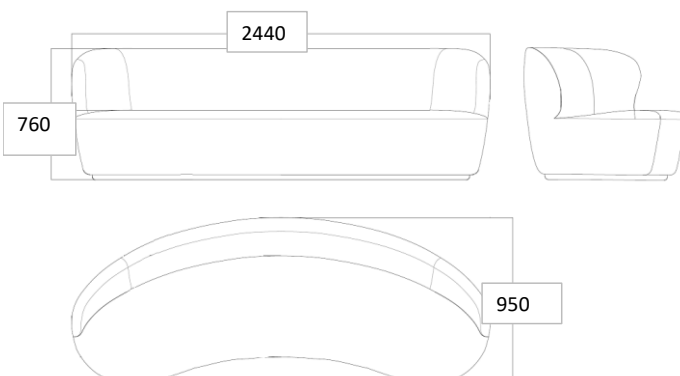

FACTS

MEASUREMENT - H X L X W: MM

Height: 760 mm
Length: 2440 mm
Width: 950 mm
Sitting height: 410 mm
Sitting depth: 580 mm

WEIGHT ITEM

125 kg

PACKAGING TYPE

Cardboard box, chipboard and euro pallet

PACKAGING MEASUREMENT - L x W x H CM

247 x 98 x 76

PACKAGING - MATERIAL TYPE

- Delivery note
- Cardboard box, FEFCO quality EB85BB
- Polybag PE
- Bubble wrap
- Strapping

WEIGHT PACKAGING - TOTAL

3 kg

NUMBER OF PARCELS

1

FABRIC CONSUMPTION

140 cm x 660 cm

LEATHER CONSUMPTION

14,4 m²