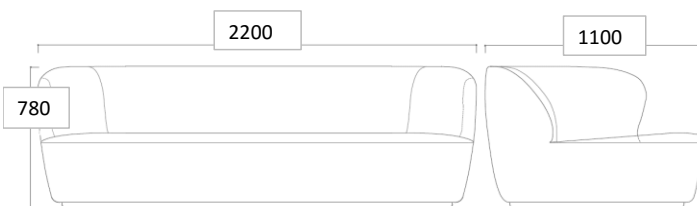

FACTS

MEASUREMENT - H X L X W: MM

Height: 780 mm
Length: 2200 mm
Width: 1100 mm
Sitting height: 410 mm
Sitting depth: 760 mm

WEIGHT ITEM

120 kg

PACKAGING TYPE

Cardboard box, chipboard and euro pallet

PACKAGING MEASUREMENT - L x W x H CM

223 x 113 x 78

PACKAGING - MATERIAL TYPE

- Delivery note
- Cardboard box, FEFCO quality EB85BB
- Polybag PE
- Bubble wrap
- Strapping

WEIGHT PACKAGING - TOTAL

4 kg

NUMBER OF PARCELS

1

FABRIC CONSUMPTION

140 cm x 860 cm