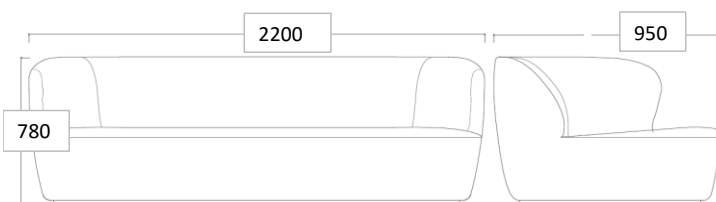

MEASUREMENTS

FACTS

MEASUREMENT - H X L X W: MM

Height: 780 mm
Length: 2200 mm
Width: 950 mm
Sitting height: 410 mm
Sitting depth: 610 mm

WEIGHT ITEM
117 kg

PACKAGING TYPE
Cardboard box, chipboard and euro pallet

PACKAGING MEASUREMENT - L x W x H CM
223 x 98 x 78

PACKAGING - MATERIAL TYPE
- Delivery note
- Cardboard box, FEFCO quality EB85BB
- Polybag PE
- Bubble wrap
- Strapping

WEIGHT PACKAGING - TOTAL
5 kg

NUMBER OF PARCELS
1

FABRIC CONSUMPTION
140 cm x 650 cm