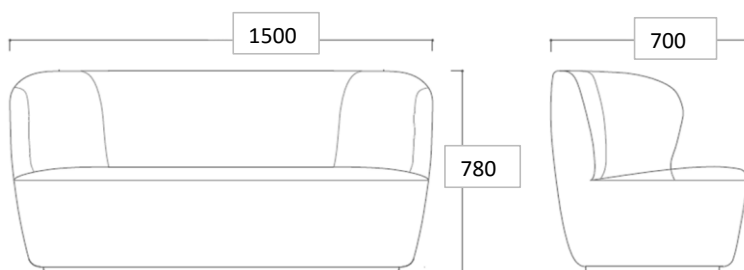

### TYPES

Order item - look for part number in the pricelist.  
The series consists of the following:

Stay Sofa , W: 70 cm // L: 150 cm, 190 cm, 260 cm.  
Stay Sofa , W: 95 cm // L: 190 cm, 220 cm, 260 cm  
Stay Sofa , W: 110 cm // L: 220 cm, 260 cm  
Stay Lounge Chair - Large  
Stay Lounge Chair - Small  
Stay Lounge Chair - Small Swivel  
Stay Ottoman

### FACTS

MEASUREMENT - H X L X W: MM

Height: 780 mm  
Length: 1500 mm  
Width: 700 mm  
Sitting height: 410 mm  
Sitting depth: 550 mm

WEIGHT ITEM  
67 kg

PACKAGING MEASUREMENT - L x W x H CM  
153x73x78