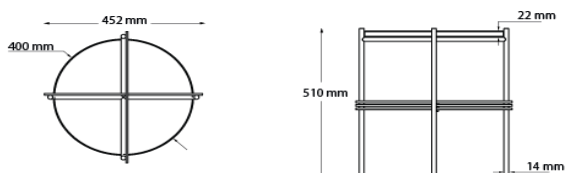

TYPES

Order item - look for part number in the pricelist.
 The series consists of the following:

TS TABLE Ø40, TS TABLE Ø55, TS TABLE Ø80, TS TABLE Ø105, TS TABLE ROUND CONSOLE Ø40, TS TABLE 2 CONSOLE, TS TABLE 1 CONSOLE.

MEASUREMENTS

FACTS

MEASUREMENT
 Height: 510 mm
 Width: 452 mm
 Table top diameter: 400 mm
 Table top thickness: 20 mm
 Leg diameter: 14 mm

WEIGHT ITEM
 Ø40: Table top 7 kg, Frame 1,8 kg

PACKAGING TYPE
 Cardboard box, Chipboard, Foam

PACKAGING MEASUREMENT Ø40- L X W X H CM
 Table top: L: 50,4 X W:50,4 X H: 6 CM
 Frame: L: 36,7 X W:36,7 X H:54,6 CM

WEIGHT PACKAGING - MATERIAL TYPE
 Ø40 Table top:
 - Delivery note: 5 g
 - Chipboard: 4800 g
 - Foam protector: 10 g
 - Strapping: 10 g
 Total: 4,825 kg

TYPES

Order item - look for part number in the pricelist.
The series consists of the following:

TS TABLE Ø40, TS TABLE Ø55, TS TABLE Ø80, TS TABLE Ø105, TS TABLE ROUND CONSOLE Ø40

MEASUREMENTS

FACTS

MEASUREMENT
Height: 410 mm
Width: 1082 mm
Table top diameter: 1050 mm
Table top thickness: 19 mm
Leg diameter: 14 mm