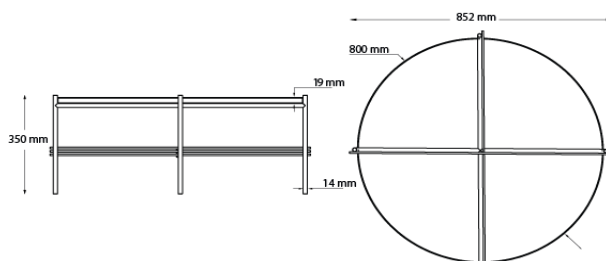

MEASUREMENT

Height: 410 mm
Width: 602 mm
Table top diameter: 550 mm
Table top thickness: 19 mm
Leg diameter: 14 mm

WEIGHT ITEM

Ø50: Table top 11,1 kg, Frame 2,0 kg

PACKAGING TYPE

Cardboard box, Chipboard, Foam

TYPES

Order item - look for part number in the pricelist.

The series consists of the following:

TS TABLE Ø40, TS TABLE Ø55, TS TABLE Ø80, TS TABLE Ø105, TS TABLE ROUND CONSOLE Ø40

MEASUREMENTS

COLOURS

FACTS

MEASUREMENT

Height: 350 mm

Width: 852 mm

Table top diameter: 800 mm

Table top thickness: 19 mm

Leg diameter: 14 mm

WEIGHT ITEM

Ø80: Table top 23,4 kg, Frame 2,6 kg