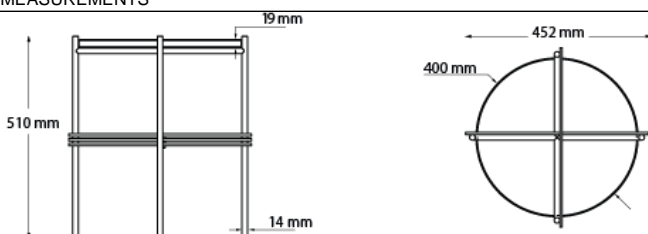

MEASUREMENTS