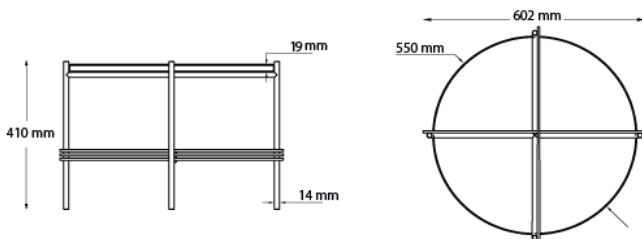

MEASUREMENT

Height: 510 mm
Width: 452 mm
Table top diameter: 400 mm
Table top thickness: 19 mm
Leg diameter: 14 mm

WEIGHT ITEM

Ø40: Table top 5,9 kg, Frame 1,8 kg

PACKAGING TYPE

Cardboard box, Chipboard, Foam

TYPES

Order item - look for part number in the pricelist.

The series consists of the following:

TS TABLE Ø40, TS TABLE Ø55, TS TABLE Ø80, TS TABLE Ø105, TS TABLE ROUND CONSOLE Ø40

MEASUREMENTS

COLOURS

FACTS

MEASUREMENT

Height: 410 mm
Width: 602 mm
Table top diameter: 550 mm
Table top thickness: 19 mm
Leg diameter: 14 mm

WEIGHT ITEM

Ø50: Table top 11,1 kg, Frame 2,0 kg

PACKAGING TYPE

Cardboard box, Chipboard, Foam

MEASUREMENT

Height: 350 mm

Width: 852 mm

Table top diameter: 800 mm

Table top thickness: 19 mm

Leg diameter: 14 mm

WEIGHT ITEM

Ø80: Table top 23,4 kg, Frame 2,6 kg