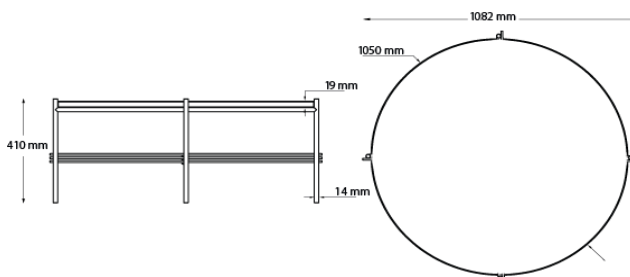

MEASUREMENT

Height: 410 mm
Width: 602 mm
Table top diameter: 550 mm
Table top thickness: 19 mm
Leg diameter: 14 mm

WEIGHT ITEM

Ø50: Table top 11,1 kg, Frame 2,0 kg

PACKAGING TYPE

Cardboard box, Chipboard, Foam

MEASUREMENT

Height: 350 mm

Width: 852 mm

Table top diameter: 800 mm

Table top thickness: 19 mm

Leg diameter: 14 mm

WEIGHT ITEM

Ø80: Table top 23,4 kg, Frame 2,6 kg

TYPES

Order item - look for part number in the pricelist.
The series consists of the following:

TS TABLE Ø40, TS TABLE Ø55, TS TABLE Ø80, TS TABLE Ø105, TS TABLE ROUND CONSOLE Ø40

MEASUREMENTS

FACTS

MEASUREMENT
Height: 410 mm
Width: 1082 mm
Table top diameter: 1050 mm
Table top thickness: 19 mm
Leg diameter: 14 mm