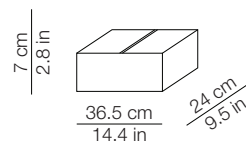

## DIMENSIONI - DIMENSIONS

## IMBALLO - PACKAGING

Volume: 0.006 m<sup>3</sup> / 0.217 ft<sup>3</sup>  
Gross weight: 1.42 kg / 3.12 lbs