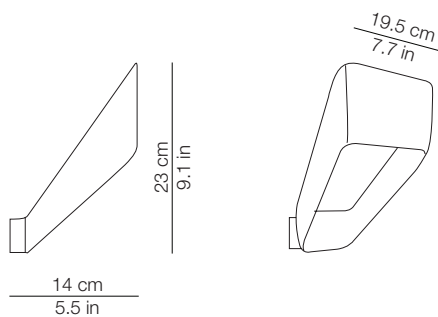

## DIMENSIONI - DIMENSIONS

## IMBALLO - PACKAGING

Volume: 0.006 m<sup>3</sup> / 0.217 ft<sup>3</sup>  
Gross weight: 1.42 kg / 3.12 lbs