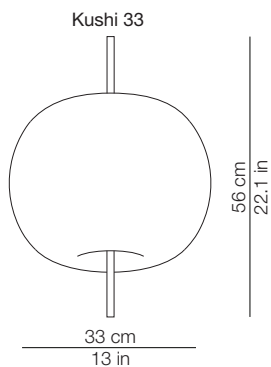

DIMENSIONI - DIMENSIONS

IMBALLO - PACKAGING

Volume: 0.055 m³ / 1.949 ft³
Gross weight: 3.34 kg / 7.35 lbs

Volume: 0.012 m³ / 0.411 ft³
Gross weight (Kushi): 1.03 kg / 2.27 lbs
Gross weight (Kushi Led): 1.4 kg / 3.1 lbs

DIMENSIONI - DIMENSIONS

IMBALLO - PACKAGING

Volume: 0.011 m³ / 0.380 ft³
Gross weight: 0.86 kg / 1.89 lbs

Volume: 0.005 m³ / 0.174 ft³
Gross weight: 0.69 kg / 1.52 lbs

MATERIALI E FINITURE - MATERIALS AND FINISHINGS

Lampadine - *Bulbs*
1 x 5,5W - 2700 K - 600 lm - CRI>80 - Board led

energy efficiency class A+

KUSHI 33 SUSPENSION

Lampada a sospensione
Suspension lamp

Rosone - diam.12.5cm h. 3cm - colore bianco
fissato a soffitto con tasselli (2-4) non forniti
*Canopy - diam. 4.9in h. 1.1in - colour white
fixed to the ceiling with not provided screws (2-4)*

KUSHI 16 SUSPENSION

Lampada a sospensione
Suspension lamp

Rosone - diam.12.5cm h. 3cm - colore bianco
fissato a soffitto con tasselli (2-4) non forniti
*Canopy - diam. 4.9in h. 1.1in - colour white
fixed to the ceiling with not provided screws (2-4)*