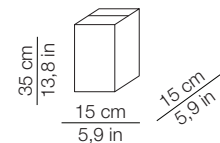

DIMENSIONI - DIMENSIONS

IMBALLO - PACKAGING

Volume: 0.055 m³ / 1.949 ft³
Gross weight: 3.34 kg / 7.35 lbs

Volume: 0.012 m³ / 0.411 ft³
Gross weight (Kushi): 1.03 kg / 2.27 lbs
Gross weight (Kushi Led): 1.4 kg / 3.1 lbs

DIMENSIONI - DIMENSIONS

IMBALLO - PACKAGING

Volume: 0.011 m³ / 0.380 ft³
Gross weight: 0.86 kg / 1.89 lbs

Volume: 0.005 m³ / 0.174 ft³
Gross weight: 0.69 kg / 1.52 lbs

MATERIALI E FINITURE - MATERIALS AND FINISHINGS

Apparecchio di illuminazione da smaltire secondo la direttiva EU 2002/96/EC
This lamp must be disposed in conformity with the EU directive 2002/96/EC

DIMENSIONI - DIMENSIONS

Front view

Top view

IMBALLO - PACKAGING

Volume: 0,11 m³ / 3,88 ft³
Gross weight: 4,75 kg / 10,47 lbs

Volume: 0,008 m³ / 0,28 ft³
Gross weight: 0,87 kg / 1,92 lbs

MATERIALI E FINITURE - MATERIALS AND FINISHINGS

diffusori
diffusers

bianco - white