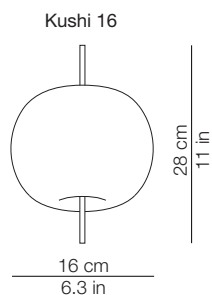

DIMENSIONI - DIMENSIONS

IMBALLO - PACKAGING

Volume: 0.055 m³ / 1.949 ft³
Gross weight: 3.34 kg / 7.35 lbs

Volume: 0.012 m³ / 0.411 ft³
Gross weight (Kushi): 1.03 kg / 2.27 lbs
Gross weight (Kushi Led): 1.4 kg / 3.1 lbs

DIMENSIONI - DIMENSIONS

IMBALLO - PACKAGING

Volume: 0.011 m³ / 0.380 ft³
Gross weight: 0.86 kg / 1.89 lbs

Volume: 0.005 m³ / 0.174 ft³
Gross weight: 0.69 kg / 1.52 lbs

MATERIALI E FINITURE - MATERIALS AND FINISHINGS

Lampadine - *Bulbs*
1 x 5,5W - 2700 K - 600 lm - CRI>80 - Board led

energy efficiency class A+

KUSHI 33 SUSPENSION

Lampada a sospensione
Suspension lamp

Rosone - diam.12.5cm h. 3cm - colore bianco
fissato a soffitto con tasselli (2-4) non forniti
*Canopy - diam. 4.9in h. 1.1in - colour white
fixed to the ceiling with not provided screws (2-4)*

KUSHI 16 SUSPENSION

Lampada a sospensione
Suspension lamp

Rosone - diam.12.5cm h. 3cm - colore bianco
fissato a soffitto con tasselli (2-4) non forniti
*Canopy - diam. 4.9in h. 1.1in - colour white
fixed to the ceiling with not provided screws (2-4)*