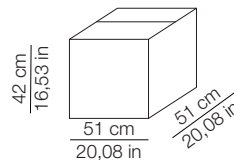

DIMENSIONI - DIMENSIONS

IMBALLO - PACKAGING

Volume: 0.055 m³ / 1.949 ft³
Gross weight: 3.34 kg / 7.35 lbs

Volume: 0.012 m³ / 0.411 ft³
Gross weight (Kushi): 1.03 kg / 2.27 lbs
Gross weight (Kushi Led): 1.4 kg / 3.1 lbs

DIMENSIONI - DIMENSIONS

IMBALLO - PACKAGING

Volume: 0.011 m³ / 0.380 ft³
Gross weight: 0.86 kg / 1.89 lbs

Volume: 0.005 m³ / 0.174 ft³
Gross weight: 0.69 kg / 1.52 lbs

MATERIALI E FINITURE - MATERIALS AND FINISHINGS

Apparecchio di illuminazione da smaltire secondo la direttiva EU 2002/96/EC
This lamp must be disposed in conformity with the EU directive 2002/96/EC

DIMENSIONI - DIMENSIONS

Front view

Top view

IMBALLO - PACKAGING

Volume: 0,11 m³ / 3,88 ft³
Gross weight: 4,75 kg / 10,47 lbs

Volume: 0,008 m³ / 0,28 ft³
Gross weight: 0,87 kg / 1,92 lbs

MATERIALI E FINITURE - MATERIALS AND FINISHINGS

diffusori
diffusers

bianco - white