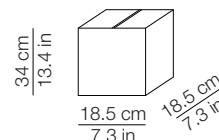

DIMENSIONI - DIMENSIONS

IMBALLO - PACKAGING

Volume: 0.055 m³ / 1.949 ft³
Gross weight: 3.34 kg / 7.35 lbs

Volume: 0.012 m³ / 0.411 ft³
Gross weight (Kushi): 1.03 kg / 2.27 lbs
Gross weight (Kushi Led): 1.4 kg / 3.1 lbs

DIMENSIONI - DIMENSIONS

IMBALLO - PACKAGING

Volume: 0.011 m³ / 0.380 ft³
Gross weight: 0.86 kg / 1.89 lbs

Volume: 0.005 m³ / 0.174 ft³
Gross weight: 0.69 kg / 1.52 lbs

MATERIALI E FINITURE - MATERIALS AND FINISHINGS