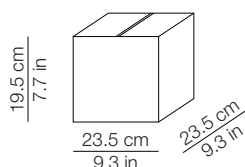

DIMENSIONI - DIMENSIONS

IMBALLO - PACKAGING

Volume: 0.055 m³ / 1.949 ft³
Gross weight: 3.34 kg / 7.35 lbs

Volume: 0.012 m³ / 0.411 ft³
Gross weight (Kushi): 1.03 kg / 2.27 lbs
Gross weight (Kushi Led): 1.4 kg / 3.1 lbs

DIMENSIONI - DIMENSIONS

IMBALLO - PACKAGING

Volume: 0.011 m³ / 0.380 ft³
Gross weight: 0.86 kg / 1.89 lbs

Volume: 0.005 m³ / 0.174 ft³
Gross weight: 0.69 kg / 1.52 lbs

MATERIALI E FINITURE - MATERIALS AND FINISHINGS