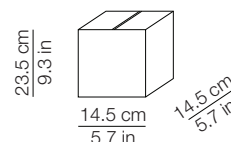

DIMENSIONI - DIMENSIONS

IMBALLO - PACKAGING

Volume: 0.055 m³ / 1.949 ft³
Gross weight: 3.34 kg / 7.35 lbs

Volume: 0.012 m³ / 0.411 ft³
Gross weight (Kushi): 1.03 kg / 2.27 lbs
Gross weight (Kushi Led): 1.4 kg / 3.1 lbs

DIMENSIONI - DIMENSIONS

IMBALLO - PACKAGING

Volume: 0.011 m³ / 0.380 ft³
Gross weight: 0.86 kg / 1.89 lbs

Volume: 0.005 m³ / 0.174 ft³
Gross weight: 0.69 kg / 1.52 lbs

MATERIALI E FINITURE - MATERIALS AND FINISHINGS