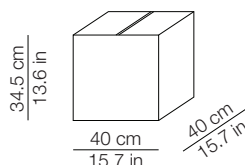

DIMENSIONI - DIMENSIONS

IMBALLO - PACKAGING

Volume: 0.055 m³ / 1.949 ft³
Gross weight: 3.34 kg / 7.35 lbs

Volume: 0.012 m³ / 0.411 ft³
Gross weight (Kushi): 1.03 kg / 2.27 lbs
Gross weight (Kushi Led): 1.4 kg / 3.1 lbs

DIMENSIONI - DIMENSIONS

IMBALLO - PACKAGING

Volume: 0.011 m³ / 0.380 ft³
Gross weight: 0.86 kg / 1.89 lbs

Volume: 0.005 m³ / 0.174 ft³
Gross weight: 0.69 kg / 1.52 lbs

MATERIALI E FINITURE - MATERIALS AND FINISHINGS