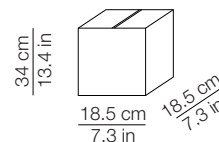

DIMENSIONI - DIMENSIONS

IMBALLO - PACKAGING

Volume: 0.055 m³ / 1.949 ft³
Gross weight: 3.34 kg / 7.35 lbs

Volume: 0.012 m³ / 0.411 ft³
Gross weight (Kushi): 0.92 kg / 2.02 lbs
Gross weight (Kushi Led): 1.34 kg / 2.95

DIMENSIONI - DIMENSIONS

IMBALLO - PACKAGING

Volume: 0.011 m³ / 0.380 ft³
Gross weight: 0.9 kg / 1.9 lbs

Volume: 0.005 m³ / 0.174 ft³
Gross weight: 0.4 kg / 0.9 lbs

MATERIALI E FINITURE - MATERIALS AND FINISHINGS