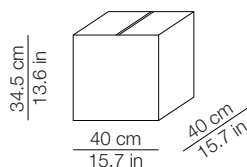

DIMENSIONI - DIMENSIONS

IMBALLO - PACKAGING

Volume: 0.055 m³ / 1.949 ft³
Gross weight: 3.34 kg / 7.35 lbs

Volume: 0.012 m³ / 0.411 ft³
Gross weight (Kushi): 0.92 kg / 2.02 lbs
Gross weight (Kushi Led): 1.34 kg / 2.95

DIMENSIONI - DIMENSIONS

IMBALLO - PACKAGING

Volume: 0.011 m³ / 0.380 ft³
Gross weight: 0.9 kg / 1.9 lbs

Volume: 0.005 m³ / 0.174 ft³
Gross weight: 0.4 kg / 0.9 lbs

MATERIALI E FINITURE - MATERIALS AND FINISHINGS