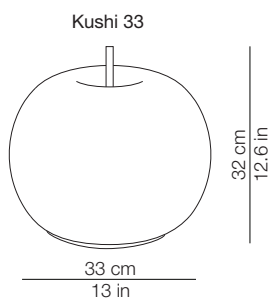

DIMENSIONI - DIMENSIONS

IMBALLO - PACKAGING

Volume: 0.055 m³ / 1.949 ft³
Gross weight: 3.34 kg / 7.35 lbs

Volume: 0.012 m³ / 0.411 ft³
Gross weight (Kushi): 0.92 kg / 2.02 lbs
Gross weight (Kushi Led): 1.34 kg / 2.95

DIMENSIONI - DIMENSIONS

IMBALLO - PACKAGING

Volume: 0.011 m³ / 0.380 ft³
Gross weight: 0.9 kg / 1.9 lbs

Volume: 0.005 m³ / 0.174 ft³
Gross weight: 0.4 kg / 0.9 lbs

MATERIALI E FINITURE - MATERIALS AND FINISHINGS