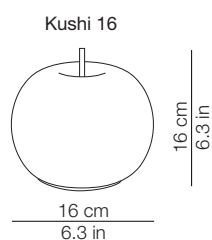

DIMENSIONI - DIMENSIONS

IMBALLO - PACKAGING

Volume: 0.055 m³ / 1.949 ft³
Gross weight: 3.34 kg / 7.35 lbs

Volume: 0.012 m³ / 0.411 ft³
Gross weight (Kushi): 0.92 kg / 2.02 lbs
Gross weight (Kushi Led): 1.34 kg / 2.95

DIMENSIONI - DIMENSIONS

IMBALLO - PACKAGING

Volume: 0.011 m³ / 0.380 ft³
Gross weight: 0.9 kg / 1.9 lbs

Volume: 0.005 m³ / 0.174 ft³
Gross weight: 0.4 kg / 0.9 lbs

MATERIALI E FINITURE - MATERIALS AND FINISHINGS