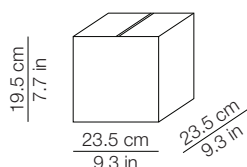

DIMENSIONI - DIMENSIONS

IMBALLO - PACKAGING

Volume: 0.055 m³ / 1.949 ft³
Gross weight: 3.34 kg / 7.35 lbs

Volume: 0.012 m³ / 0.411 ft³
Gross weight (Kushi): 0.92 kg / 2.02 lbs
Gross weight (Kushi Led): 1.34 kg / 2.95

DIMENSIONI - DIMENSIONS

IMBALLO - PACKAGING

Volume: 0.011 m³ / 0.380 ft³
Gross weight: 0.9 kg / 1.9 lbs

Volume: 0.005 m³ / 0.174 ft³
Gross weight: 0.4 kg / 0.9 lbs

MATERIALI E FINITURE - MATERIALS AND FINISHINGS