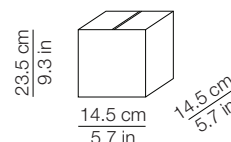

DIMENSIONI - DIMENSIONS

IMBALLO - PACKAGING

Volume: 0.055 m³ / 1.949 ft³
Gross weight: 3.34 kg / 7.35 lbs

Volume: 0.012 m³ / 0.411 ft³
Gross weight (Kushi): 0.92 kg / 2.02 lbs
Gross weight (Kushi Led): 1.34 kg / 2.95

DIMENSIONI - DIMENSIONS

IMBALLO - PACKAGING

Volume: 0.011 m³ / 0.380 ft³
Gross weight: 0.9 kg / 1.9 lbs

Volume: 0.005 m³ / 0.174 ft³
Gross weight: 0.4 kg / 0.9 lbs

MATERIALI E FINITURE - MATERIALS AND FINISHINGS