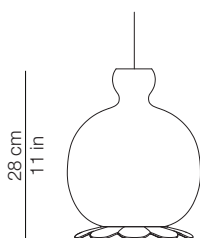

## DIMENSIONI - DIMENSIONS

Front view

Bottom view

## IMBALLO - PACKAGING

Volume: 0.014 m<sup>3</sup> / 0.504 ft<sup>3</sup>  
Gross weight: 2.00 kg / 4.40 lbs

Volume: 0.003 m<sup>3</sup> / 0.089 ft<sup>3</sup>  
Gross weight: 1.50 kg / 3.30 lbs

Lampada a sospensione  
*Suspension lamp*

Rosone - diam. ca. 12.5cm h. 3cm - bianco  
fissato a soffitto con tasselli (2-4) non forniti  
*Canopy - diam. about 4.9in h. 1.2in - white  
fixed to the ceiling with not provided screws (2-4)*