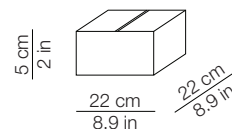

## DIMENSIONI - DIMENSIONS

Front view

Bottom view

## IMBALLO - PACKAGING

Volume: 0.014 m<sup>3</sup> / 0.504 ft<sup>3</sup>  
Gross weight: 2.00 kg / 4.40 lbs

Volume: 0.003 m<sup>3</sup> / 0.089 ft<sup>3</sup>  
Gross weight: 1.50 kg / 3.30 lbs