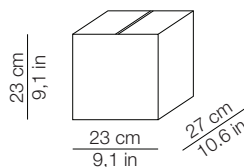

## DIMENSIONI - DIMENSIONS

Front view

Bottom view

## IMBALLO - PACKAGING

Volume: 0.014 m<sup>3</sup> / 0.504 ft<sup>3</sup>  
Gross weight: 2.00 kg / 4.40 lbs

Volume: 0.003 m<sup>3</sup> / 0.089 ft<sup>3</sup>  
Gross weight: 1.50 kg / 3.30 lbs