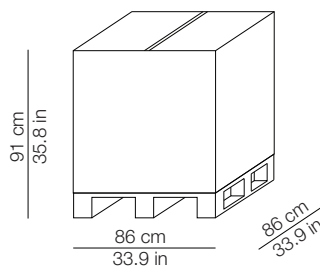

## DIMENSIONI - DIMENSIONS

Front view

Bottom view

## IMBALLO - PACKAGING

Volume: 0.673 m<sup>3</sup> / 23.768 ft<sup>3</sup>  
Gross weight: 30.4 kg / 66.9 lbs