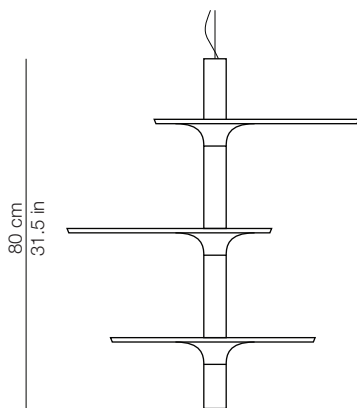

## DIMENSIONI - DIMENSIONS

Victoria

Front view

Bottom

## IMBALLO - PACKAGING

Victoria

Volume: 0.310 m<sup>3</sup> / 10.963 ft<sup>3</sup>  
Gross weight: 11,08 kg / 24,38

## DIMENSIONI - DIMENSIONS

Victoria XL

Front view

Bottom

## IMBALLO - PACKAGING

Victoria XL

Volume: 0.526 m<sup>3</sup> / 15.561 ft<sup>3</sup>  
Gross weight: 17.00 kg / 37.40 lbs

MATERIALI E FINITURE - MATERIALS AND FINISHINGS

corpo  
body

bianco - white  
RAL 9010