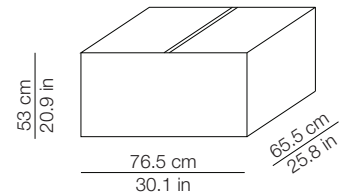

## DIMENSIONI - DIMENSIONS

Victoria

Front view

Bottom

## IMBALLO - PACKAGING

Victoria

Volume: 0.310 m<sup>3</sup> / 10.963 ft<sup>3</sup>  
Gross weight: 11,08 kg / 24,38

## DIMENSIONI - DIMENSIONS

Victoria XL

Front view

Bottom

## IMBALLO - PACKAGING

Victoria XL

Volume: 0.526 m<sup>3</sup> / 15.561 ft<sup>3</sup>  
Gross weight: 17.00 kg / 37.40 lbs

MATERIALI E FINITURE - MATERIALS AND FINISHINGS

corpo  
body

bianco - white  
RAL 9010