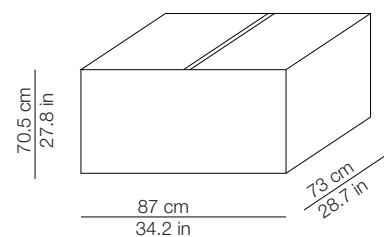

## DIMENSIONI - DIMENSIONS

Victoria

Front view

Bottom

## IMBALLO - PACKAGING

Victoria

Volume: 0.310 m<sup>3</sup> / 10.963 ft<sup>3</sup>  
Gross weight: 11,08 kg / 24,38

## DIMENSIONI - DIMENSIONS

Victoria XL

Front view

Bottom

## IMBALLO - PACKAGING

Victoria XL

Volume: 0.526 m<sup>3</sup> / 15.561 ft<sup>3</sup>  
Gross weight: 17.00 kg / 37.40 lbs

MATERIALI E FINITURE - MATERIALS AND FINISHINGS

corpo  
body

bianco - white  
RAL 9010