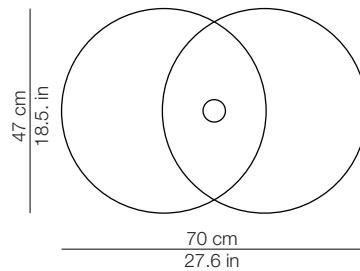

## DIMENSIONI - DIMENSIONS

Victoria

Front view

Bottom

## IMBALLO - PACKAGING

Victoria

Volume: 0.310 m<sup>3</sup> / 10.963 ft<sup>3</sup>  
Gross weight: 11,08 kg / 24,38

## DIMENSIONI - DIMENSIONS

Victoria XL

Front view

Bottom

## IMBALLO - PACKAGING

Victoria XL

Volume: 0.526 m<sup>3</sup> / 15.561 ft<sup>3</sup>  
Gross weight: 17.00 kg / 37.40 lbs

MATERIALI E FINITURE - MATERIALS AND FINISHINGS

corpo  
body

bianco - white  
RAL 9010