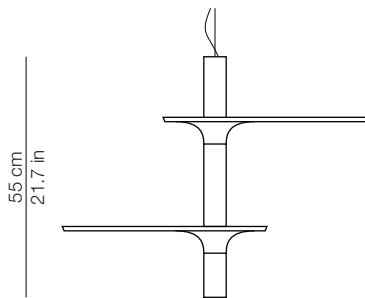

# KUNDALINI

Lampada a sospensione. Corpo in metallo verniciato opaco, diffusori in metacrilato.

*Suspension lamp. Metal matt varnished body, methacrylate diffusers.*

## DIMENSIONI - DIMENSIONS

Victoria

Front view

Bottom

## DIMENSIONI - DIMENSIONS

Victoria XL

Front view

Bottom

Transparent cord set - length ca. 70.8 in  
+ 1 suspension steel wire - length 70.8 in  
different lengths on request