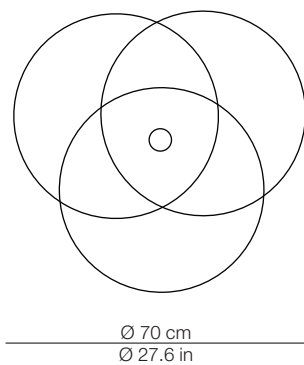

## DIMENSIONI - DIMENSIONS

Victoria

Front view

Bottom

## IMBALLO - PACKAGING

Victoria

Volume: 0.310 m<sup>3</sup> / 10.963 ft<sup>3</sup>  
Gross weight: 11,08 kg / 24,38

## DIMENSIONI - DIMENSIONS

Victoria XL

Front view

Bottom

## IMBALLO - PACKAGING

Victoria XL

Volume: 0.526 m<sup>3</sup> / 15.561 ft<sup>3</sup>  
Gross weight: 17.00 kg / 37.40 lbs

MATERIALI E FINITURE - MATERIALS AND FINISHINGS

corpo  
body

bianco - white  
RAL 9010