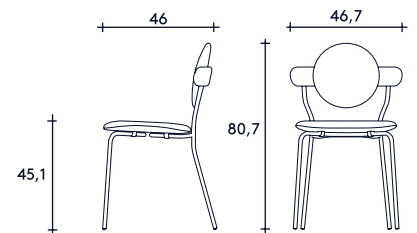

## DIMENSIONS & WEIGHT

	PLANET	WITH PACKAGING (2 pieces)
HEIGHT	80,7cm / 31,8in.	80cm / 31,5in.
WIDTH	46,7cm / 18,3in.	50cm / 19,7in.
DEPTH	46cm / 18,1in.	50cm / 19,7in.
WEIGHT	6kg / 13lbs.	14kg / 31lbs.