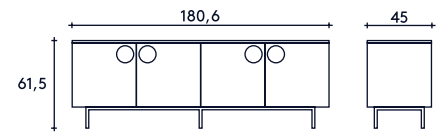

## DIMENSIONS & WEIGHT

	BUMP	WITH PACKAGING
HEIGHT	61,5 or 91,5cm / 24 or 35,4in.	53x98,2x53cm / 20,8x38,7x20,8in.
WIDTH DEPTH	90,2cm / 35,4in. 45cm / 17,7in.	53x98,2x7,5cm / 20,8x38,7x2,8in.  76,2x21/51x41cm / 30x8,3/20,1x16,1in.
WEIGHT	52 to 54kg / 114,6 to 119lbs.	58 to 60kg / 127,9 to 132,3lbs.

## DIMENSIONS & WEIGHT

	BUMP	WITH PACKAGING
HEIGHT	61,5cm / 24in.	53x188,6x53cm / 20,8x74,3x20,8in.
WIDTH	180,6cm / 70,9in.	53x188,6x7,5cm / 20,8x74,3x2,8in.
DEPTH	45cm / 17,7in.	143,4x21x41cm / 56,5x8,3x16,1in.
WEIGHT	105kg / 231,5lbs.	127kg / 280lbs.