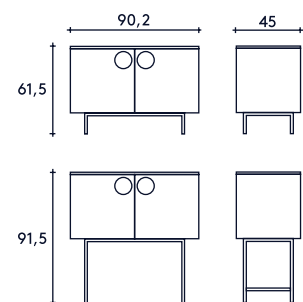

## DIMENSIONS & WEIGHT

	BUMP	WITH PACKAGING
HEIGHT	61,5 or 91,5cm / 24 or 35,4in.	53x98,2x53cm / 20,8x38,7x20,8in.
WIDTH DEPTH	90,2cm / 35,4in. 45cm / 17,7in.	53x98,2x7,5cm / 20,8x38,7x2,8in.  76,2x21/51x41cm / 30x8,3/20,1x16,1in.
WEIGHT	52 to 54kg / 114,6 to 119lbs.	58 to 60kg / 127,9 to 132,3lbs.

## DIMENSIONS & WEIGHT

	BUMP	WITH PACKAGING
HEIGHT	61,5cm / 24in.	53x188,6x53cm / 20,8x74,3x20,8in.
WIDTH	180,6cm / 70,9in.	53x188,6x7,5cm / 20,8x74,3x2,8in.
DEPTH	45cm / 17,7in.	143,4x21x41cm / 56,5x8,3x16,1in.
WEIGHT	105kg / 231,5lbs.	127kg / 280lbs.