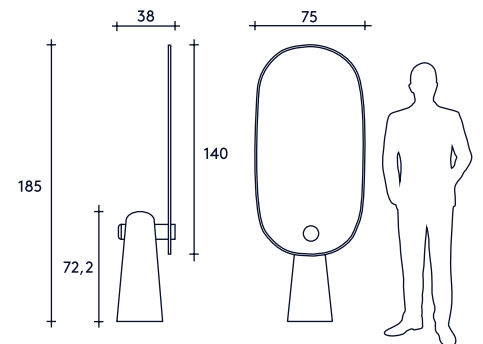

MATERIALS

- Aluminium structure
- Marble
- Solid oak
- Mirror

DIMENSIONS & WEIGHT

	ICONIC	WITH PACKAGING
HEIGHT	185cm / 72,9in.	- 40x40x80cm / 15,7x15,7x31,5in.
WIDTH	75cm / 29,5in.	- 35x70x140cm / 13,8x27,5x55,1in.
DEPTH	38cm / 15in.	
WEIGHT	70 or 80kg / 154 or 176lbs.	85 or 95kg / 188 or 210lbs.