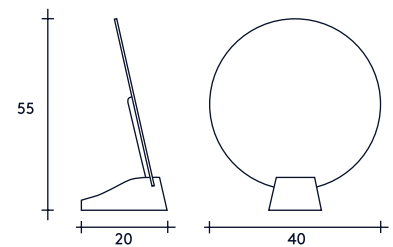

DIMENSIONS & WEIGHT

	LALOU	WITH PACKAGING
HEIGHT	55cm / 21,6in.	45cm / 17,7in.
WIDTH	40cm / 15,8in.	45cm / 17,7in.
DEPTH	20cm / 7,9in.	12cm / 4,7in.
WEIGHT	3kg / 6,6lbs.	3,5kg / 7lbs.

OTHER DETAILS

TECHNICAL INFORMATION	Delivery : in stock Needs assembly
PACKAGING	1 luxury gift box
MAINTENANCE	Always use a microfiber cloth and rub lightly. Never apply any solvents.