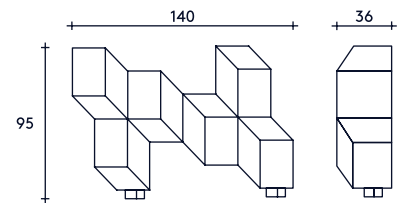

DIMENSIONS & WEIGHT

	ROCKY	WITH PACKAGING
HEIGHT	95cm / 37,4in.	95cm / 37,4in.
LENGTH	140cm / 55in.	152cm / 60in.
DEPTH	36cm / 14,5in.	40cm / 15,8in.
WEIGHT	70kg / 154lbs.	70kg / 154lbs.

OTHER DETAILS

TECHNICAL INFORMATION	Delivery: 6 weeks
PACKAGING	1 cardboardbox & wooden crate
MAINTENANCE	Always use a microfiber cloth and rub lightly. Never apply any solvents.