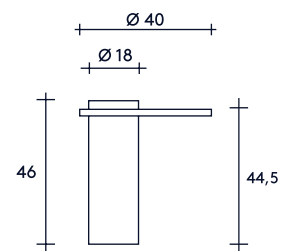

## DIMENSIONS & WEIGHT

	LOW SALUTE	WITH PACKAGING
HEIGHT	33cm/16,53in.	86cm/33,9in.
WIDTH	72cm/15,75in.	92cm/36,2in.
DEPTH	25cm/7,1in.	45cm/17,7in.
WEIGHT	65kg/143lbs.	82kg/180lbs.

## DIMENSIONS & WEIGHT

	MEDIUM SALUTE	WITH PACKAGING
HEIGHT	46cm/18,1 in.	61cm/24,6 in.
WIDTH	40cm/15,8 in.	60cm/23,6 in.
DEPTH	25cm/9,9 in.	54cm/21,3 in.
WEIGHT	34kg/75lbs.	50kg/110lbs.