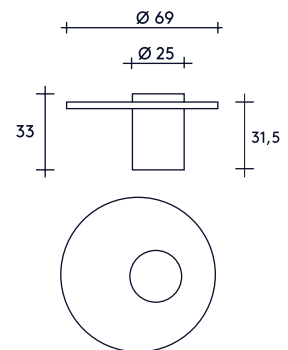

## DIMENSIONS & WEIGHT

	LOW SALUTE	WITH PACKAGING
HEIGHT	33cm/16,53in.	86cm/33,9in.
WIDTH	72cm/15,75in.	92cm/36,2in.
DEPTH	25cm/7,1in.	45cm/17,7in.
WEIGHT	65kg/143lbs.	82kg/180lbs.

## DIMENSIONS & WEIGHT

	MEDIUM SALUTE	WITH PACKAGING
HEIGHT	46cm/18,1 in.	61cm/24,6 in.
WIDTH	40cm/15,8 in.	60cm/23,6 in.
DEPTH	25cm/9,9 in.	54cm/21,3 in.
WEIGHT	34kg/75lbs.	50kg/110lbs.

## DIMENSIONS & WEIGHT

	HIGH SALUTE	WITH PACKAGING
HEIGHT	57cm / 22,4in.	73cm / 28,7in.
WIDTH	41cm / 16,1in.	60cm / 23,6in.
DEPTH	20cm / 7,8in.	45cm / 17,7in.
WEIGHT	43kg / 95lbs.	55kg / 121lbs.