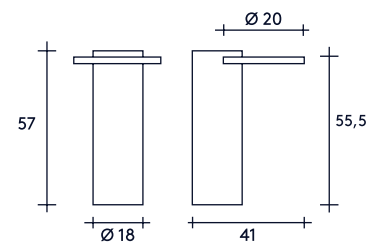

## DIMENSIONS & WEIGHT

	HIGH SALUTE	WITH PACKAGING
HEIGHT	57cm / 22,4in.	73cm / 28,7in.
WIDTH	41cm / 16,1in.	60cm / 23,6in.
DEPTH	20cm / 7,8in.	45cm / 17,7in.
WEIGHT	43kg / 95lbs.	55kg / 121lbs.