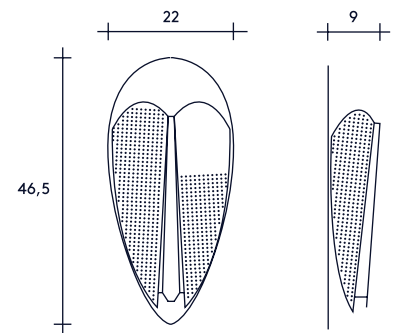

MARTA BAKOWSKI

SORCIER

Wall lamp ●● 2016

MATERIAL & FINISHES

FINISHES	
	Black
	White
	Blue and gold
	Blue, light grey and yellow

MATERIAL

Steel

DIMENSIONS & WEIGHT

	SORCIER LAMP	WITH PACKAGING
HEIGHT	46,5cm/18,3in.	52cm/20,5in.
WIDTH	22cm/8,7in.	29cm/11,4in.
DEPTH	9cm/3,5in.	15cm/5,9in.
WEIGHT	1,5kg/3,3lbs.	3kg/6,6lbs.

OTHER DETAILS

TECHNICAL INFORMATION	Delivery: in stock E27/60W max. Bulb not included
PACKAGING	1 thick cardboardbox
MAINTENANCE	Always use a microfiber cloth and rub lightly. Never apply any solvents.