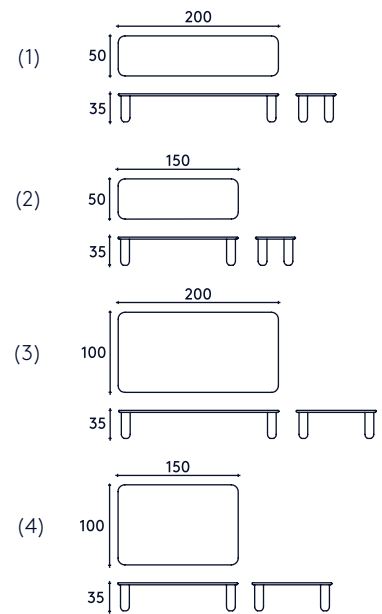

MATERIALS

- Marble
- Solid walnut

DIMENSIONS & WEIGHT

	SUNDAY	WITH PACKAGING
HEIGHT	35cm / 13,7in.	20x20x80cm / 7,9x7,9x31,5in.
WIDTH	150 or 200cm / 59 or 78,7in.	(1) 205x55x5cm / 80,7x21,6x1,9in. (2) 155x55x5cm / 61x21,6x1,9in.
DEPTH	50 or 100cm / 19,6 or 39,4in.	(3) 205x105x5cm / 80,7x41,3x1,9in. (4) 155x105x5cm / 61x41,3x1,9in.
WEIGHT	(1) 52kg / 114,6lbs. (2) 48kg / 105,8lbs. (3) 68kg / 149,9lbs. (4) 60kg / 132,3lbs.	(1) 93kg / 205lbs. (2) 89kg / 196,2lbs. (3) 109kg / 240,3lbs. (4) 101kg / 222,6lbs.

OTHER DETAILS

TECHNICAL INFORMATION	Delivery: 6 to 8 weeks Needs assembly. Marble is a natural product. Shade and pattern may vary between two tables.
PACKAGING	1thick cardboardbox and 1 wooden crate
MAINTENANCE	Always use a microfiber cloth and rub lightly. Never apply any solvents.