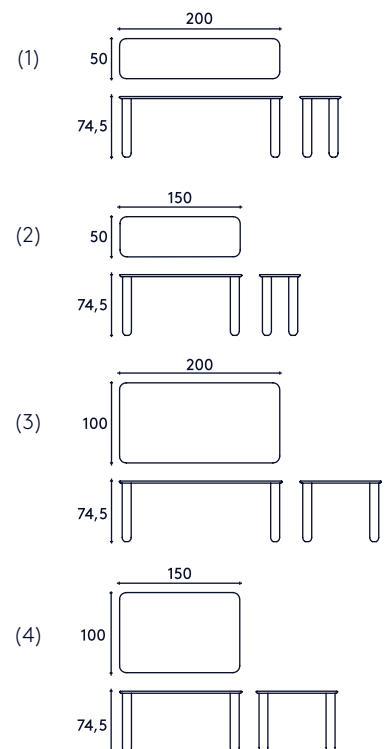

MATERIALS

- Marble
- Solid walnut

DIMENSIONS & WEIGHT

	SUNDAY	WITH PACKAGING
HEIGHT	74.5cm / 29,1in.	20x20x80cm / 7,9x7,9x31,5in.
WIDTH	150 or 200cm / 59 or 78,7in.	(1) 205x55x5cm / 80,7x21,6x1,9in. (2) 155x55x5cm / 61x21,6x1,9in.
DEPTH	50 or 100cm / 19,6 or 39,4in.	(3) 205x105x5cm / 80,7x41,3x1,9in. (4) 155x105x5cm / 61x41,3x1,9in.
WEIGHT	(1) 88kg / 194lbs. (2) 84kg / 185,2lbs. (3) 104kg / 229,3lbs. (4) 96kg / 211,6lbs.	(1) 133kg / 293,2lbs. (2) 129kg / 284,4lbs. (3) 149kg / 328,5lbs. (4) 141kg / 310,9lbs.

OTHER DETAILS

TECHNICAL INFORMATION	Delivery: 6 to 8 weeks Needs assembly. Marble is a natural product. Shade and pattern may vary between two tables.
PACKAGING	1 thick cardboardbox and 2 wooden crates
MAINTENANCE	Always use a microfiber cloth and rub lightly. Never apply any solvents.