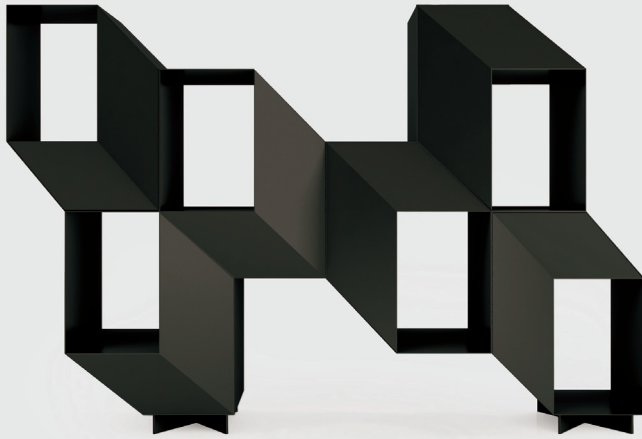

CHARLES KALPAKIAN

ROCKY

Credenza ●● 2012

MATERIAL & FINISHES

FINISHES

-  Mat textured dark blue
-  Mat textured brick red
-  Mat textured black
-  Mat textured green

MATERIAL

- Steel

DIMENSIONS & WEIGHT

	ROCKY	WITH PACKAGING
HEIGHT	95cm / 37,4in.	95cm / 37,4in.
WIDTH	140cm / 55in.	152cm / 60in.
DEPTH	36cm / 14,5in.	40cm / 15,8in.
WEIGHT	50kg / 110lbs.	70kg / 154lbs.

OTHER DETAILS

TECHNICAL INFORMATION	Delivery: 8 to 10 weeks
PACKAGING	1 cardboard box & wooden crate
MAINTENANCE	Always use a microfiber cloth and rub lightly. Never apply any solvents.