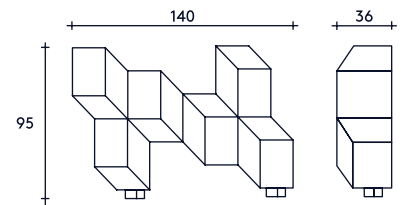

DIMENSIONS & WEIGHT

	ROCKY	WITH PACKAGING
HEIGHT	95cm / 37,4in.	95cm / 37,4in.
WIDTH	140cm / 55in.	152cm / 60in.
DEPTH	36cm / 14,5in.	40cm / 15,8in.
WEIGHT	50kg / 110lbs.	70kg / 154lbs.

OTHER DETAILS

TECHNICAL INFORMATION	Delivery: 8 to 10 weeks
PACKAGING	1 cardboard box & wooden crate
MAINTENANCE	Always use a microfiber cloth and rub lightly. Never apply any solvents.