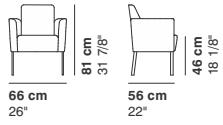

HOLIDAY

cod. 2015 / easy armchair