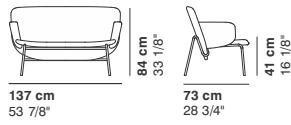

cod. 8873 / steel_low sofa with arms