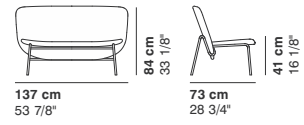

cod. 8872 / steel_low sofa