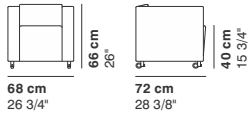

CUBUS

cod. 2104N / **armchair with wheels**

cod. 2101N / **armchair**