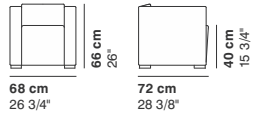

CUBUS

cod. 2104N / **armchair with wheels**

cod. 2101N / **armchair**