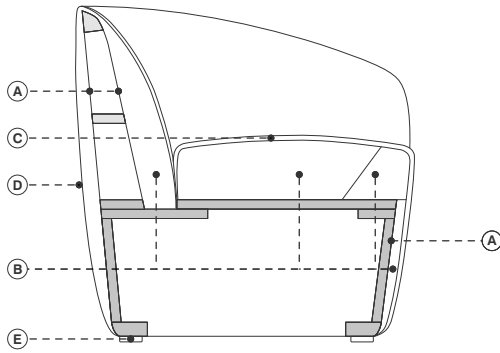

_feet

- Legno massiccio di abete
- Legno massiccio di faggio
- A. Pannello di masonite
- B. Poliuretano espanso ignifugo indeformabile a quote differenziate
- C. Fibra di poliestere
- D. Rivestimento fisso in tessuto o pelle
- E. Piedini in alluminio
- F. Base girevole in acciaio

- Solid fir
- Solid beech
- A. Masonite panels
- B. Flame-retardant undeformable polyurethane foam of different densities
- C. Polyester fibers
- D. Fixed upholstery in fabric or leather
- E. Small aluminum feet
- F. Swivel steel base

_swivel base

- Bois de sapin massif
- Bois de hêtre massif
- A. Panneau de particules
- B. Mousse polyuréthane expansé ignifuge indéformable à épaisseurs différenciées
- C. Fibre de polyester
- D. Revêtement pas déhoussable en tissu ou cuir
- E. Petite pieds en aluminium
- F. Piètement pivotant en acier

- Massivholz aus Tanne
- Massivholz aus Buche
- A. Holzfaserplatte
- B. Feuerfester formbeständige Polyurethanschaum in unterschiedlicher Dichte
- C. Polyester
- D. Unabziehbarer Bezug aus Stoff oder Leder
- E. Kleine Aluminium Füße
- F. Drehgestell aus Stahl

Note · Notes · Annotation · Anmerkung

- Piedi personalizzabili con tinta cliente
- Prodotto disponibile su misura con preventivo su richiesta
- Su richiesta attacco per connessione elettrica e USB con sovrapprezzo
- Cuscini extra disponibili
- COM: tessuto cliente (tinta unita e h. 140 cm.) - campione richiesto
- COL: pelle cliente - campione richiesto
- CAT. SPECIAL: prezzo e disponibilità su richiesta