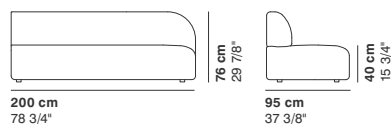

cod. 9011 / **right element 200**