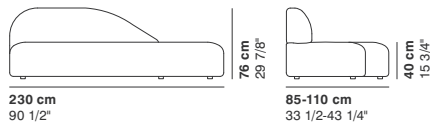

# GUEST

cod. 9000 / **armchair**

cod. 9001 / **2 seater**

cod. 9002 / **2 seater major**

cod. 9003 / **3 seater**

cod. 9004 / **right peninsula**

cod. 9005 / **left peninsula**

cod. 9025 / **small right peninsula**

# GUEST

cod. 9013 / right element peninsula

290 cm  
114 1/8"

76 cm  
29 7/8"

95-135 cm  
37 3/8"- 53 1/8"

40 cm  
15 3/4"

cod. 9014 / left element peninsula

290 cm  
114 1/8"