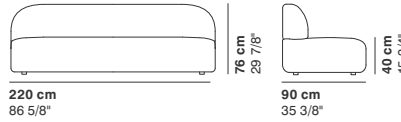

# GUEST

cod. 9000 / **armchair**

cod. 9001 / **2 seater**

cod. 9002 / **2 seater major**

cod. 9003 / **3 seater**

cod. 9004 / **right peninsula**

cod. 9005 / **left peninsula**

cod. 9025 / **small right peninsula**

# GUEST

cod. 9013 / right element peninsula

290 cm  
114 1/8"

76 cm  
29 7/8"

95-135 cm  
37 3/8"- 53 1/8"

40 cm  
15 3/4"

cod. 9014 / left element peninsula

290 cm  
114 1/8"