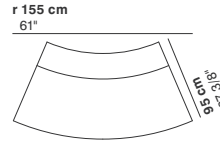

76 cm  
29 7/8"

95-135 cm  
37 3/8"- 53 1/8"

40 cm  
15 3/4"

cod. 9015 / open element curved 100

100 cm  
39 3/8"

76 cm  
29 7/8"

40 cm  
15 3/4"

R 250 cm  
98 3/8"

r 155 cm  
61"

95 cm  
37 3/8"

cod. 9016 / closed element curved 100

100 cm  
39 3/8"

76 cm  
29 7/8"

40 cm  
15 3/4"

R 250 cm  
98 3/8"

r 155 cm  
61"

95 cm  
37 3/8"

cod. 9017 / open element curved 200

200 cm  
78 3/4"

76 cm  
29 7/8"

40 cm  
15 3/4"

R 250 cm  
98 3/8"

r 155 cm  
61"

95 cm  
37 3/8"

40 cm  
15 3/4"

Ø 70 cm  
27 1/2"

cod. 9020 / ottoman diam.100

40 cm  
15 3/4"

Ø100 cm  
39 3/8"

cod. 9021 / ottoman diam.130

40 cm  
15 3/4"

Ø130 cm  
51 1/8"