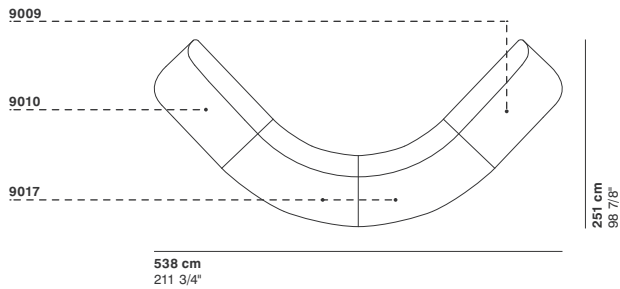

cod. GUE07 / composition