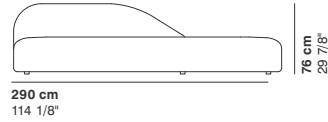

# GUEST

cod. 9000 / **armchair**

cod. 9001 / **2 seater**

cod. 9002 / **2 seater major**

cod. 9003 / **3 seater**

cod. 9004 / **right peninsula**

cod. 9005 / **left peninsula**

cod. 9025 / **small right peninsula**

# GUEST

cod. 9013 / right element peninsula

290 cm  
114 1/8"

76 cm  
29 7/8"

95-135 cm  
37 3/8"- 53 1/8"

40 cm  
15 3/4"

cod. 9014 / left element peninsula

290 cm  
114 1/8"