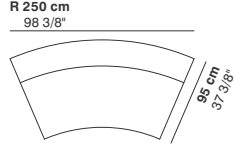

cod. 9018 / closed element curved 200

R 250 cm
98 3/8"

r 155 cm
61"

95 cm
37 3/8"