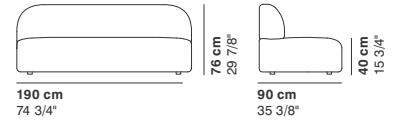

# GUEST

cod. 9000 / **armchair**

cod. 9001 / **2 seater**

cod. 9002 / **2 seater major**

cod. 9003 / **3 seater**

cod. 9004 / **right peninsula**

cod. 9005 / **left peninsula**

cod. 9025 / **small right peninsula**

# GUEST

cod. 9013 / right element peninsula

290 cm  
114 1/8"

76 cm  
29 7/8"

95-135 cm  
37 3/8"- 53 1/8"

40 cm  
15 3/4"

cod. 9014 / left element peninsula

290 cm  
114 1/8"