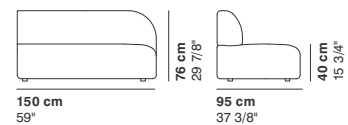

cod. 9009 / **right element 150**