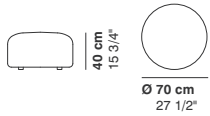

# GUEST

cod. 9013 / right element peninsula

290 cm  
114 1/8"

76 cm  
29 7/8"

95-135 cm  
37 3/8"- 53 1/8"

40 cm  
15 3/4"

cod. 9014 / left element peninsula

290 cm  
114 1/8"

95 cm  
37 3/8"

cod. 9017 / open element curved 200

200 cm  
78 3/4"

76 cm  
29 7/8"

40 cm  
15 3/4"

R 250 cm  
98 3/8"

r 155 cm  
61"

95 cm  
37 3/8"

cod. 9018 / closed element curved 200

200 cm  
78 3/4"

76 cm  
29 7/8"

40 cm  
15 3/4"

R 250 cm  
98 3/8"

r 155 cm  
61"

95 cm  
37 3/8"

cod. 9019 / ottoman diam.70

40 cm  
15 3/4"

Ø 70 cm  
27 1/2"

cod. 9020 / ottoman diam.100

40 cm  
15 3/4"

Ø100 cm  
39 3/8"

cod. 9021 / ottoman diam.130

40 cm  
15 3/4"

Ø130 cm  
51 1/8"