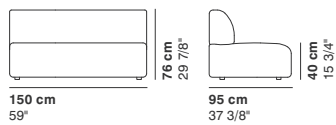

cod. 9007 / **element 150**