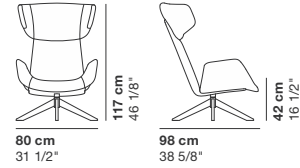

MYPLACE

cod. 9050 / wood_swivel lounge chair

cod. 9051 / wood_swivel lounge chair

cod. 9052 / wood_swivel lounge chair

cod. 9053 / wood_swivel lounge chair

cod. 9054 / wood_swivel lounge chair

cod. 9055 / wood_swivel lounge chair