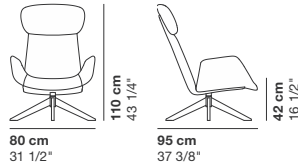

MYPLACE

cod. 9050 / wood_swivel lounge chair

cod. 9051 / wood_swivel lounge chair

cod. 9052 / wood_swivel lounge chair

cod. 9053 / wood_swivel lounge chair

cod. 9054 / wood_swivel lounge chair

cod. 9055 / wood_swivel lounge chair