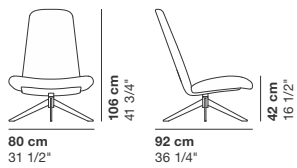

cod. 9056 / metal_swivel lounge chair