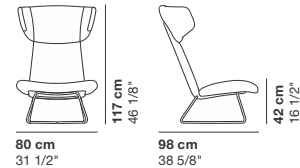

cod. 9064 / sled_lounge chair