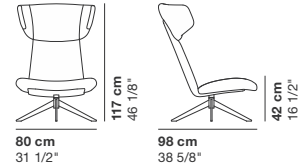

cod. 9058 / metal_swivel lounge chair