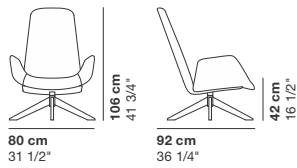

MYPLACE

cod. 9050 / wood_swivel lounge chair

cod. 9051 / wood_swivel lounge chair

cod. 9052 / wood_swivel lounge chair

cod. 9053 / wood_swivel lounge chair

cod. 9054 / wood_swivel lounge chair

cod. 9055 / wood_swivel lounge chair