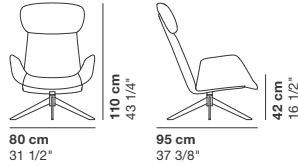

MYPLACE

cod. 9050 / wood_swivel lounge chair

cod. 9051 / wood_swivel lounge chair

cod. 9052 / wood_swivel lounge chair

cod. 9053 / wood_swivel lounge chair

cod. 9054 / wood_swivel lounge chair

cod. 9055 / wood_swivel lounge chair

cod. 9056 / metal_swivel lounge chair

cod. 9057 / metal_swivel lounge chair

cod. 9058 / metal_swivel lounge chair

cod. 9059 / metal_swivel lounge chair

cod. 9060 / metal_swivel lounge chair

cod. 9061 / metal_swivel lounge chair