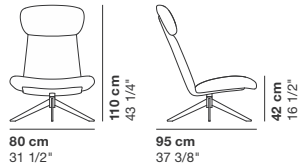

cod. 9057 / metal_swivel lounge chair