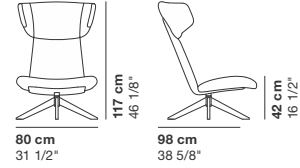

MYPLACE

cod. 9050 / wood_swivel lounge chair

cod. 9051 / wood_swivel lounge chair

cod. 9052 / wood_swivel lounge chair

cod. 9053 / wood_swivel lounge chair

cod. 9054 / wood_swivel lounge chair

cod. 9055 / wood_swivel lounge chair