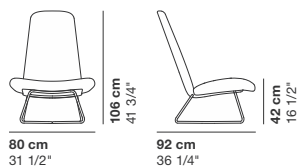

cod. 9062 / sled_lounge chair