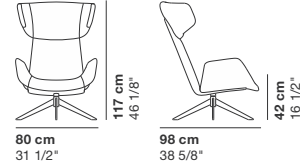

MYPLACE

cod. 9050 / wood_swivel lounge chair

cod. 9051 / wood_swivel lounge chair

cod. 9052 / wood_swivel lounge chair

cod. 9053 / wood_swivel lounge chair

cod. 9054 / wood_swivel lounge chair

cod. 9055 / wood_swivel lounge chair

cod. 9056 / metal_swivel lounge chair

cod. 9057 / metal_swivel lounge chair

cod. 9058 / metal_swivel lounge chair

cod. 9059 / metal_swivel lounge chair

cod. 9060 / metal_swivel lounge chair

cod. 9061 / metal_swivel lounge chair