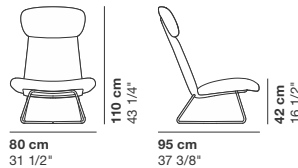

cod. 9063 / sled_lounge chair