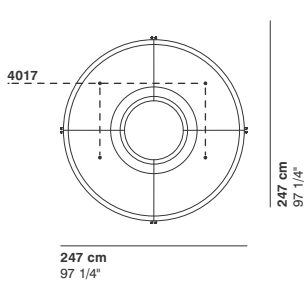

cod. SUS05 / composition