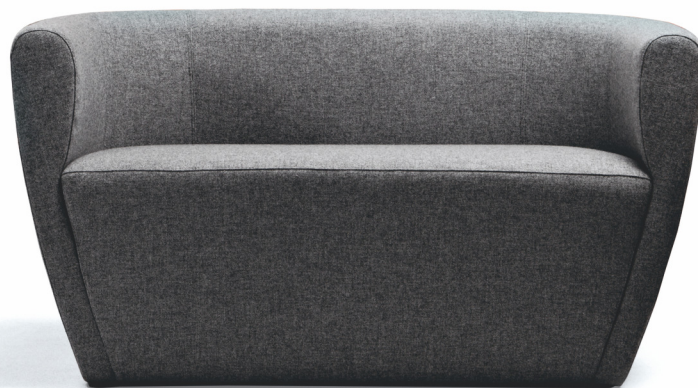

TWINGO

Twingo

Family

Small armchair / Small sofa /
Ottoman

Designer

Gianni Rossetti / 1996

Link

www.read-mo.re/twingo