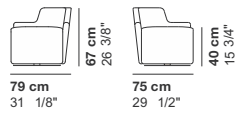

- cat. lux LUX 1
- cat. lux LUX 2
- cat. imperial IMPERIAL 1
- cat. imperial IMPERIAL 2
- cat. imperial NABUK
- cat. special DROP

VELOUR

cod. 3300 / **A_small armchair with feet H.67**

cod. 3301 / **A_swivel small armchair H.67**