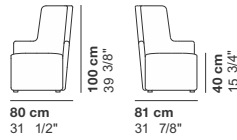

cod. 3304 / **A_small armchair with feet H.100**