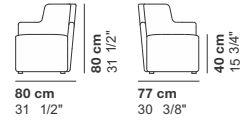

cod. 3302 / **A_small armchair with feet H.80**