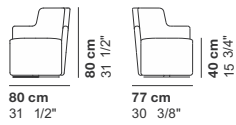

cod. 3303 / **A_swivel small armchair H.80**