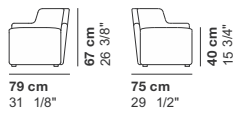

VELOUR

cod. 3300 / **A_small armchair with feet H.67**