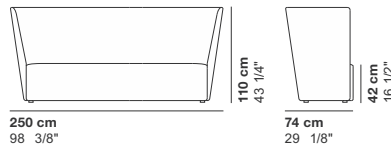

cod. 3504 / **B_3 seater major H.110**