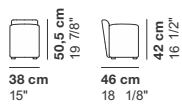

cod. 3306 / A_low stool with feet