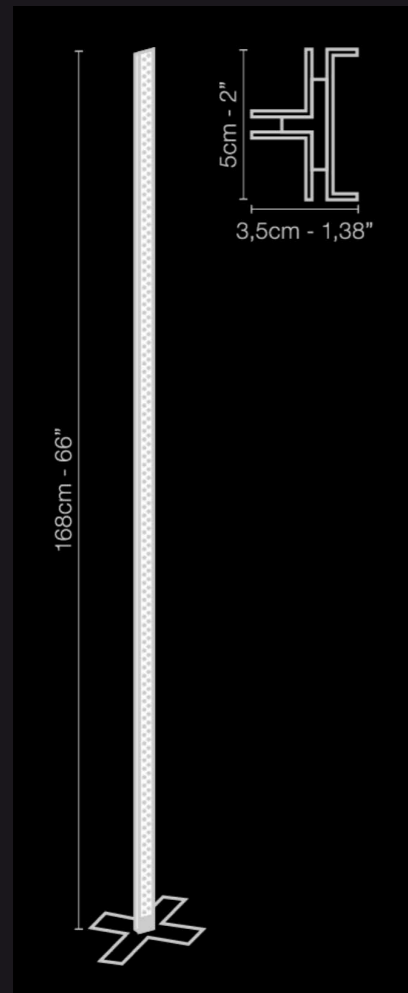

atto

Noir  
Black

#### Floor lamp providing direct light

Electronic transformer 110/220 volts. Remote control with dimmer switch.  
150 watts, 24 volts, Class 3 IP 20. Height adjustable from 8 up to 78 inches.  
Power supply not attached to the wall fixture, can be place in ceiling,  
power box or inside electrical box.