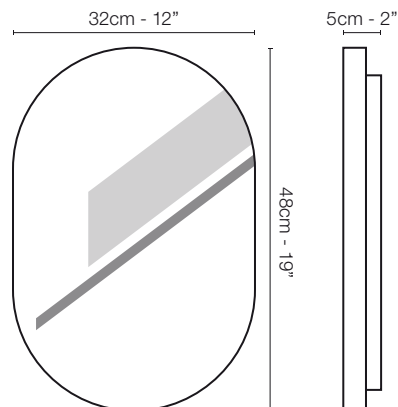

### Wall fixture with silver mirror, providing direct and indirect light

Electronic transformer 110/220 volts.  
 Remote control with dimmer switch.  
 30 watts, 24 volts, Class 3 IP 20.

garantie

warranty