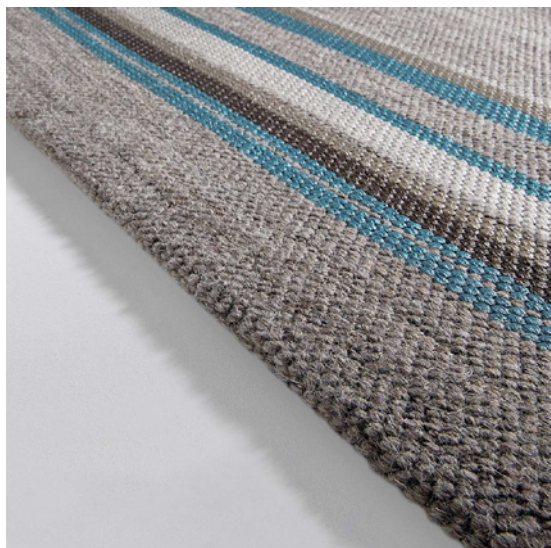

LIMITED EDITION

TRIBU GLAM

View complete collection at www.le.be

Technical Details

- **Production Method:** Mechanically woven
- **Composition:** 76% wool, 24% polyester
- **Border:** No additional finishing necessary
- **Backing:** Latex backing
- **Wall-to-wall:** Not available
- **Total weight:** 2670 g/m² (78.77 oz/yd²)
- **Total height:** 10 mm (0.39")
- **Max. width:** 380 cm (12'5")
- **Application:** Medium residential use

Available sizes (*)

- 180 x 280 cm (5'11" x 9'2")
- 380 x 380 cm (12'6" x 12'6")
- 380 x 480 cm (12'6" x 15'9")
- 280 x 380 cm (9'2" x 12'6")

(*) Stripe direction depends on the chosen size of your rug.