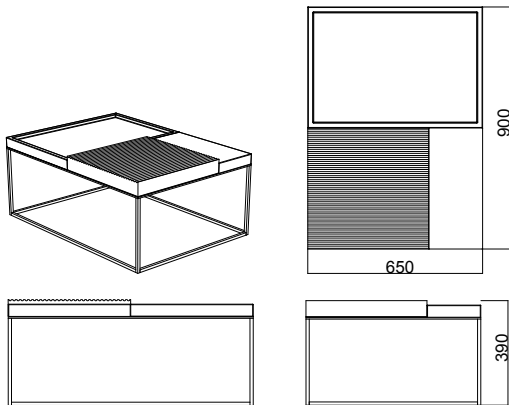

Terrace

Sebastian Herkner 2016

Coffeetable 135 x 90 cm

Coffeetable 90 x 90 cm

Coffeetable 90 x 65 cm

Coffeetable 90 x 45 cm

Coffeetable 90 x 20 cm

Coffeetable 85 x 45 cm

Coffeetable 65 x 45 cm