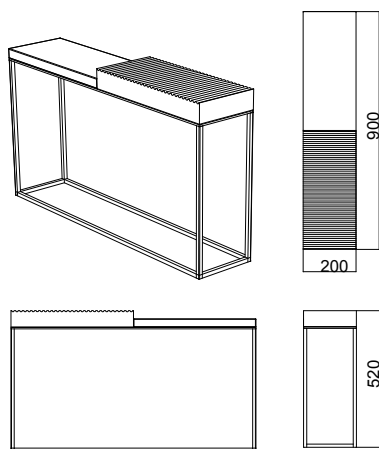

Terrace

Sebastian Herkner 2016

Coffeetable 135 x 90 cm

Coffeetable 90 x 90 cm

Coffeetable 90 x 65 cm

Coffeetable 90 x 45 cm

Coffeetable 90 x 20 cm

Coffeetable 85 x 45 cm

Coffeetable 65 x 45 cm