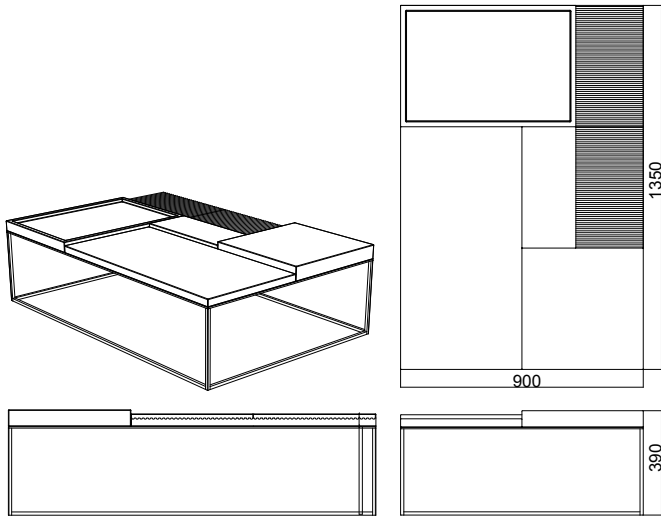

Terrace

Sebastian Herkner 2016

Coffeetable 135 x 90 cm

Coffeetable 90 x 90 cm

Coffeetable 90 x 65 cm

Coffeetable 90 x 45 cm

Coffeetable 90 x 20 cm

Coffeetable 85 x 45 cm

Coffeetable 65 x 45 cm