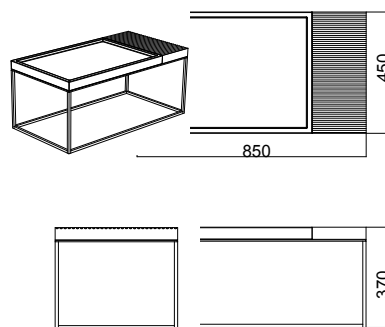

Terrace

Sebastian Herkner 2016

Coffeetable 135 x 90 cm

Coffeetable 90 x 90 cm

Coffeetable 90 x 65 cm

Coffeetable 90 x 45 cm

Coffeetable 90 x 20 cm

Coffeetable 85 x 45 cm

Coffeetable 65 x 45 cm