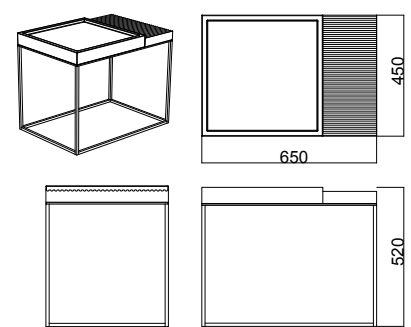

Terrace

Sebastian Herkner 2016

Coffeetable 135 x 90 cm

Coffeetable 90 x 90 cm

Coffeetable 90 x 65 cm

Coffeetable 90 x 45 cm

Coffeetable 90 x 20 cm

Coffeetable 85 x 45 cm

Coffeetable 65 x 45 cm