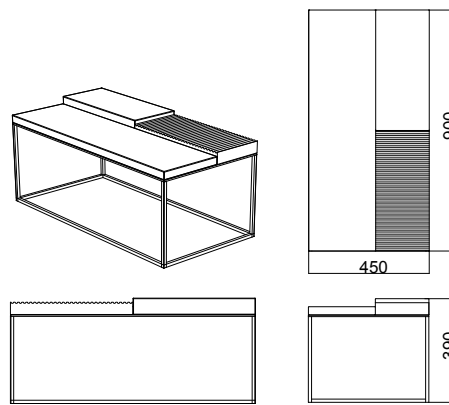

Terrace

Sebastian Herkner 2016

Coffeetable 135 x 90 cm

Coffeetable 90 x 90 cm

Coffeetable 90 x 65 cm

Coffeetable 90 x 45 cm

Coffeetable 90 x 20 cm

Coffeetable 85 x 45 cm

Coffeetable 65 x 45 cm