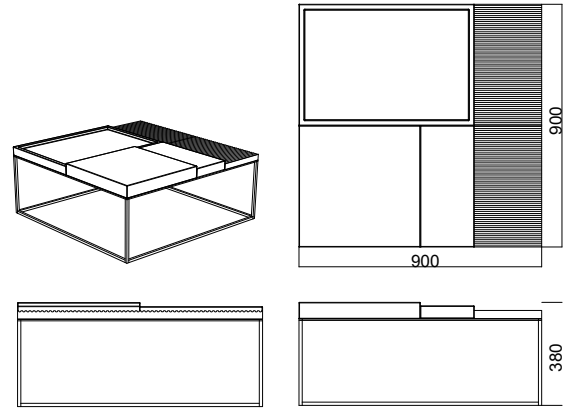

Terrace

Sebastian Herkner 2016

Coffeetable 135 x 90 cm

Coffeetable 90 x 90 cm

Coffeetable 90 x 65 cm

Coffeetable 90 x 45 cm

Coffeetable 90 x 20 cm

Coffeetable 85 x 45 cm

Coffeetable 65 x 45 cm