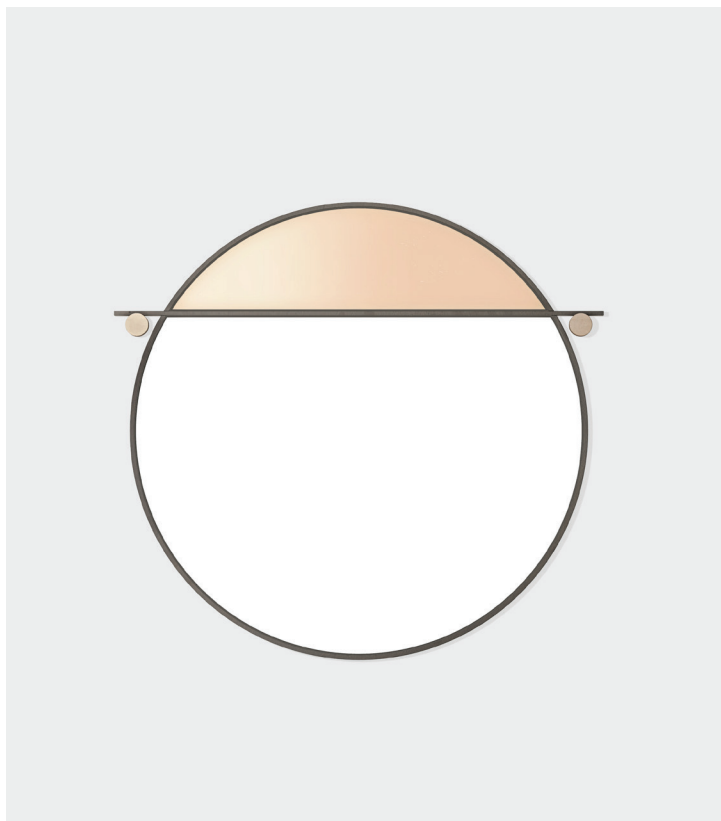

Abal Round Mirror - Small

Matter Made, 2016

Product Type	Mirror
Materials	Aluminum, Painted Glass, Mirror, Brass
Dimensions	Dia 25" x W .75" Dia 63.5cm x W 1.9cm
Finishes	● Black Glass ● Deep Blue Glass ● Neutral Pink Glass
Weight	10lbs 5kgs
Packaging	L 30" x W 30" x H 6" L 76.2cm x W 72.6cm x H 15.2cm
Package Weight	15lbs 6.8kgs
Lead Time	12-14 weeks

Abal Round Mirror - Large

Matter Made, 2016

Product Type	Mirror
Materials	Aluminum, Painted Glass, Mirror, Brass
Dimensions	Dia 40" x W.75" Dia 101.6cm x 1.9cm
Finishes	<ul style="list-style-type: none"> ● Black Glass ● Deep Blue Glass ● Neutral Pink Glass
Weight	20lbs 9kgs
Packaging	L 46" x W 46" x H 6" L 116.8cm x W 116.8cm x H 15.2cm
Package Weight	100lbs 45.4kgs
Lead Time	12-14 weeks