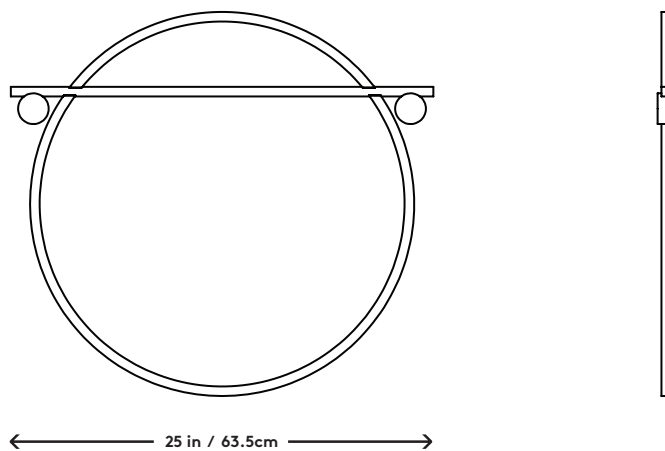

Abal Round Mirror - Small

Matter Made, 2016

Product Type	Mirror
Materials	Aluminum, Painted Glass, Mirror, Brass
Dimensions	Dia 25" x W .75" Dia 63.5cm x W 1.9cm
Finishes	● Black Glass ● Deep Blue Glass ● Neutral Pink Glass
Weight	10lbs 5kgs
Packaging	L 30" x W 30" x H 6" L 76.2cm x W 72.6cm x H 15.2cm
Package Weight	15lbs 6.8kgs
Lead Time	12-14 weeks

Abal Round Mirror - Large

Matter Made, 2016

Product Type	Mirror
Materials	Aluminum, Painted Glass, Mirror, Brass
Dimensions	Dia 40" x W.75" Dia 101.6cm x 1.9cm
Finishes	<ul style="list-style-type: none"> ● Black Glass ● Deep Blue Glass ● Neutral Pink Glass
Weight	20lbs 9kgs
Packaging	L 46" x W 46" x H 6" L 116.8cm x W 116.8cm x H 15.2cm
Package Weight	100lbs 45.4kgs
Lead Time	12-14 weeks