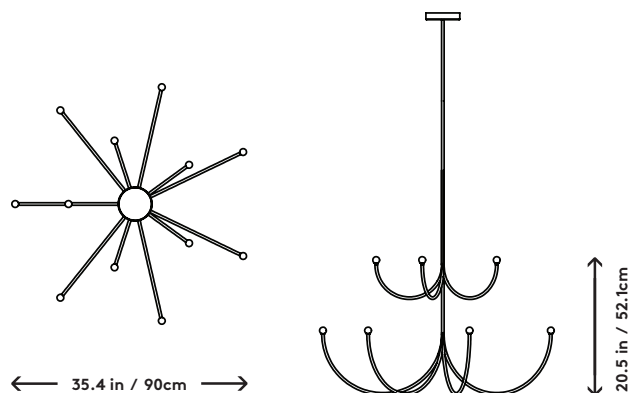

## Arca 2 - Tier Chandelier - Small/Medium

Philippe Malouin, 2017

<b>Product Type</b>	Chandelier
<b>Materials</b>	Brass, Glass, LEDs
<b>Dimensions</b>	L 35.4" x W 35.4" x H 20.5" L 90cm x W 90cm x H 52.1cm
<b>Finishes</b>	● Satin Blackened Brass
<b>Weight</b>	12lbs 5kgs
<b>Packaging</b>	L 40" x W 40" x H 26" L 101.6cm x W 101.6cm x H 66cm
<b>Package Weight</b>	100lbs 45kgs
<b>Lead Time</b>	8-10 weeks
<b>Light Source</b>	LED / CRI 90 2700k 1045lm 58.8W 120V / 277V input
<b>LED Driver</b>	120V: LED16W120-046-C0350-LT 220V: ESS015E-0350-42
<b>Dimming</b>	Triac, ELV
<b>Canopy</b>	Dia 6.75" x H 1.33" / Dia 17.2cm x H 3.4cm Canopy (Provided)
<b>Drop Length</b>	36" / 91.4cm drop provided Custom drops are made per order and cannot be adjusted on site

### UPON ORDERING THIS FIXTURE

Specify the required drop length and if the driver will be installed locally or remotely.