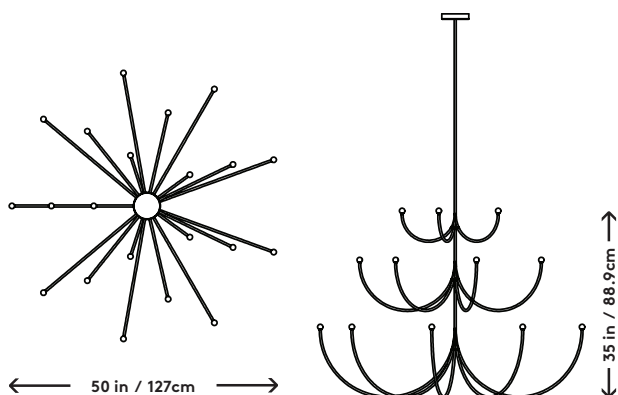

## Arca 3 - Tier Chandelier

Philippe Malouin, 2017

<b>Product Type</b>	Chandelier
<b>Materials</b>	Brass, Glass, LEDs
<b>Dimensions</b>	L 50" x W 50 x H 35" L 127cm x W 127cm x H 88.9cm
<b>Finishes</b>	● Satin Blackened Brass
<b>Weight</b>	21lbs 10kgs
<b>Packaging</b>	L 56" x W 56" x H 40" L 142cm x W 142cm x H 101.6cm
<b>Package Weight</b>	120lbs 54kgs
<b>Lead Time</b>	8-10 weeks
<b>Light Source</b>	LED/CRI 90 2700k 1834lm 102W 120V / 277V input
<b>LED Driver</b>	Triac Dimming: LED25W-72-C0350-LE  0-10V Dimming: LED25W-72-C0350-D
<b>Dimming</b>	Triac, 0-10V
<b>Canopy</b>	Dia 6.75" x H 1.33" / Dia 17.2cm x H 3.4cm Canopy (Provided)
<b>Drop Length</b>	36" / 91.4cm drop provided Custom drops are made per order and cannot be adjusted on site

### UPON ORDERING THIS FIXTURE

Specify the required drop length and if the driver will be installed locally or remotely.