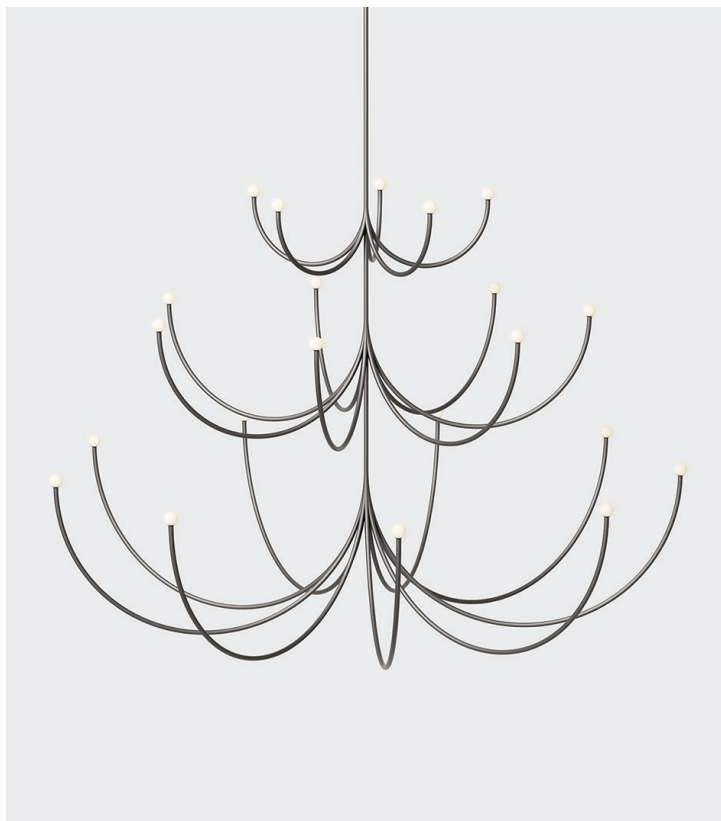

## Arca 3 - Tier Chandelier

Philippe Malouin, 2017

<b>Product Type</b>	Chandelier
<b>Materials</b>	Brass, Glass, LEDs
<b>Dimensions</b>	L 50" x W 50 x H 35" L 127cm x W 127cm x H 88.9cm
<b>Finishes</b>	● Satin Blackened Brass
<b>Weight</b>	21lbs 10kgs
<b>Packaging</b>	L 56" x W 56" x H 40" L 142cm x W 142cm x H 101.6cm
<b>Package Weight</b>	120lbs 54kgs
<b>Lead Time</b>	8-10 weeks
<b>Light Source</b>	LED/CRI 90 2700k 1834lm 102W 120V / 277V input
<b>LED Driver</b>	Triac Dimming: LED25W-72-C0350-LE  0-10V Dimming: LED25W-72-C0350-D
<b>Dimming</b>	Triac, 0-10V
<b>Canopy</b>	Dia 6.75" x H 1.33" / Dia 17.2cm x H 3.4cm Canopy (Provided)
<b>Drop Length</b>	36" / 91.4cm drop provided Custom drops are made per order and cannot be adjusted on site

### UPON ORDERING THIS FIXTURE

Specify the required drop length and if the driver will be installed locally or remotely.