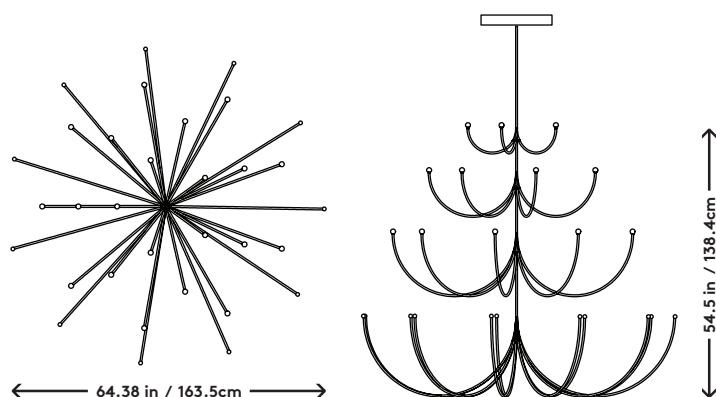

## Arca 4 - Tier Chandelier

Philippe Malouin, 2018

<b>Product Type</b>	Chandelier
<b>Materials</b>	Brass, Glass, LEDs
<b>Dimensions</b>	L 64.38" x W 64.38" x H 54.5" L 163.5cm x W 163.5cm x H 138.4cm
<b>Finishes</b>	● Satin Blackened Brass
<b>Weight</b>	32lbs 14.5kgs
<b>Lead Time</b>	8-10 weeks
<b>Light Source</b>	LED/CRI 90 2700k 2791lm 15W 120V / 277V input
<b>Dimming</b>	PMW
<b>Drop Length</b>	36" / 91.4cm drop provided Custom drops are made per order and cannot be adjusted on site

### UPON ORDERING THIS FIXTURE

Specify the required drop length and if the driver will be installed locally or remotely.