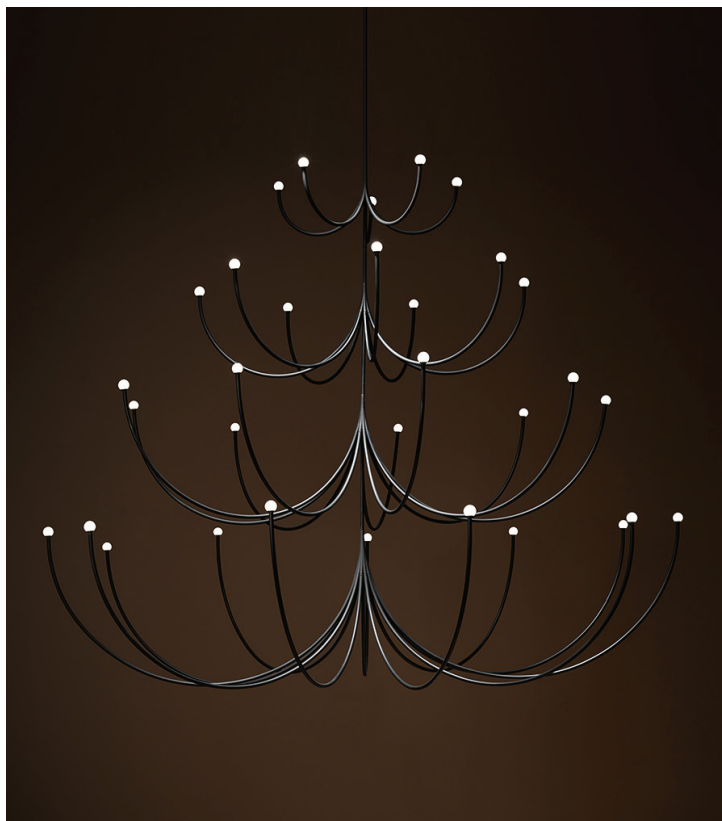

## Arca 4 - Tier Chandelier

Philippe Malouin, 2018

<b>Product Type</b>	Chandelier
<b>Materials</b>	Brass, Glass, LEDs
<b>Dimensions</b>	L 64.38" x W 64.38" x H 54.5" L 163.5cm x W 163.5cm x H 138.4cm
<b>Finishes</b>	● Satin Blackened Brass
<b>Weight</b>	32lbs 14.5kgs
<b>Lead Time</b>	8-10 weeks
<b>Light Source</b>	LED/CRI 90 2700k 2791lm 15W 120V / 277V input
<b>Dimming</b>	PMW
<b>Drop Length</b>	36" / 91.4cm drop provided Custom drops are made per order and cannot be adjusted on site