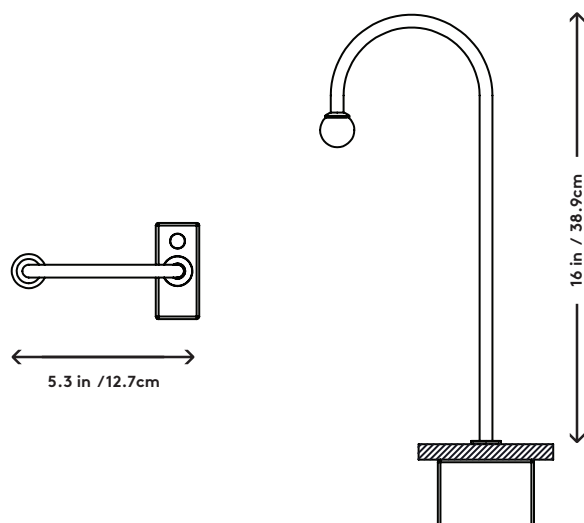

UPON ORDERING THIS ITEM

Check the surface thickness being used for compatibility. Allowance for custom thickness can be made upon request and is subject to customization fee.