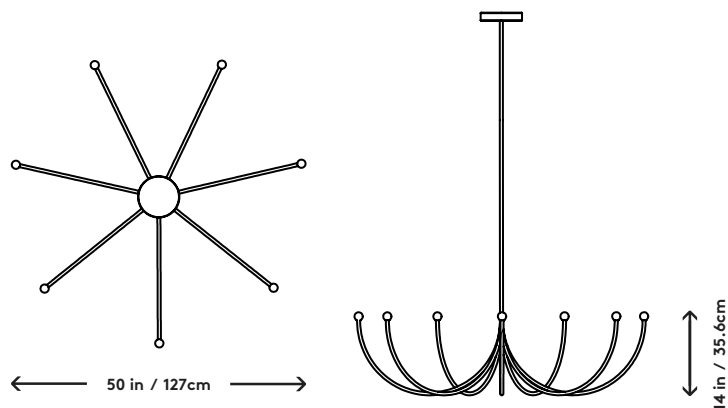

Arca Single Tier - Large

Philippe Malouin, 2017

Product Type	Chandelier
Materials	Brass, Glass, LEDs
Dimensions	L 50" x W 50" x H 14" L 127cm x W 127cm x H 35.6cm
Finishes	● Satin Blackened Brass
Weight	9lbs 4kgs
Packaging	L 58" x W 58" x H 16" L 147.3cm x W 147.3cm x H 40.6cm
Package Weight	100lbs 45kgs
Lead Time	8-10 weeks
Light Source	LED / CRI 90 2700k or 3000k 786lm 44W 120V / 277V input
LED Driver	120V: LED09W120-030-C0300-LT 220V: LED09W230-028-C0350-LT
Dimming	PWM
Canopy	Dia 5.5" x H 1.25" / Dia 14cm x H 3.2cm Canopy (Provided)
Drop Length	36" / 91.4cm drop provided Custom drops are made per order and cannot be adjusted on site

UPON ORDERING THIS FIXTURE

Specify the required drop length and if the driver will be installed locally or remotely.