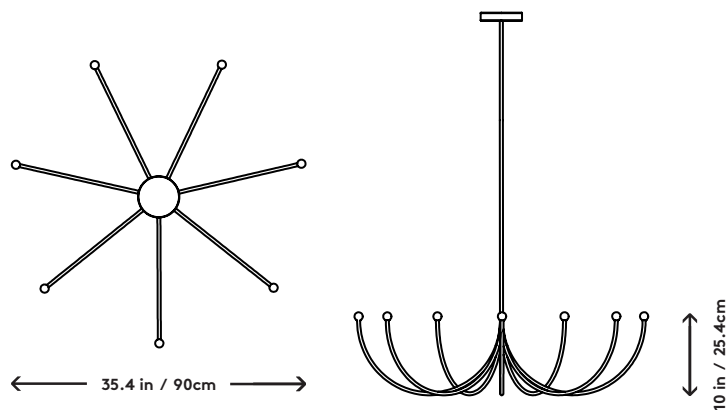

Arca Single Tier Chandelier - Medium

Philippe Malouin, 2017

Product Type	Chandelier
Materials	Brass, Glass, LEDs
Dimensions	L 35.4" x W 35.4 x H 10" L 90cm x W 90cm x H 25.4cm
Finishes	● Satin Blackened Brass
Weight	7lbs 3kgs
Packaging	L 40" x W 40" x H 18" L 101.6 x W 101.6cm x H 45.7cm
Package Weight	45lbs 21kgs
Lead Time	8-10 weeks
Light Source	LED/CRI 90 2700k 610lm 34.3W 120V / 220V input
LED Driver	120V: LED09W120-030-C0300-LT 220V: LED09W230-028-C0350-LT
Dimming	Triac, ELV
Canopy	Dia 5.5" x H 1.25" / Dia 14cm x H 3.2cm Canopy (Provided)
Drop Length	36" / 91.4cm drop provided Custom drops are made per order and cannot be adjusted on site

UPON ORDERING THIS FIXTURE

Specify the required drop length and if the driver will be installed locally or remotely.