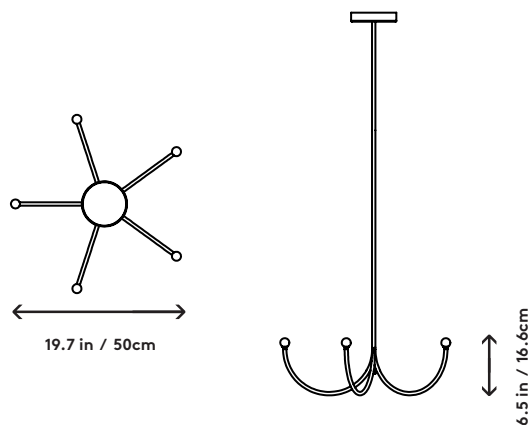

Arca Single Tier Chandelier - Small

Philippe Malouin, 2017

Product Type	Chandelier
Materials	Brass, Glass, LEDs
Dimensions	L 19.7" x W 19.7" x H 6.5" L 50cm x W 50cm x H 16.6cm
Finishes	● Satin Blackened Brass
Weight	5lbs 3kgs
Packaging	L 24" x W 24" x H 8" L 61cm x W 61cm x H 20.3cm
Package Weight	20lbs 9kgs
Lead Time	8-10 weeks
Light Source	LED / CRI 90 2700k up to 435lm 24.5W 120V / 277V input
LED Driver	120V: LED06W120-020-C0350-LT 220V: LED06w230-020-C0350-LT 3
Dimming	Triac, ELV
Canopy	Dia 5.5" x H 1.25" / Dia 14cm x H 3.2cm Canopy (Provided)
Drop Length	36" / 91.4cm drop provided Custom drops are made per order and cannot be adjusted on site.

UPON ORDERING THIS FIXTURE

Specify the required drop length and if the driver will be installed locally or remotely.