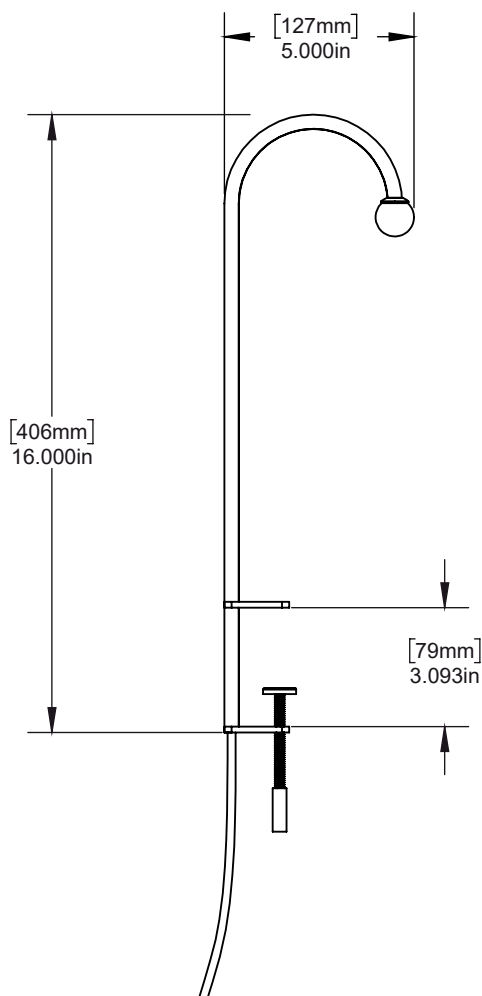

Arca Desk Lamp - Clamp

Arca is a lighting system whose form is a play of contrasts between the classical swooping branches and the spare minimalism of its linear, black composition.

<u>Designer</u>	Philippe Malouin, 2017
<u>Collection</u>	Arca
<u>Product Type</u>	Desk Lamp
<u>Dimensions</u>	L 5" x W 1" x H 16" L 12.7 cm x W 12.7 cm x H 40.6 cm
<u>Weight</u>	2lbs / .9kg
<u>Materials</u>	Brass, Opal Glass, LEDs
<u>Finishes</u>	● Satin Blackened Brass
<u>Max Clamp Opening</u>	2.7" / 6.9cm
<u>Light Source</u>	LED / CRI 90
<u>Wattage</u>	5W - 13W
<u>Voltage</u>	120V
<u>Color Temperature</u>	2700k
<u>Lumens</u>	300
<u>Dimming</u>	Inline touch dimmer
<u>Packaging Dimensions</u>	L 19" x W 12" x H 3" L 48.3cm x W 30.5cm x H 7.6cm
<u>Packaging Weight</u>	7lbs / 3kgs
<u>Lead Time</u>	16-18 weeks

Arca Desk Lamp - Surface Mount

Arca is a lighting system whose form is a play of contrasts between the classical swooping branches and the spare minimalism of its linear, black composition.

<u>Designer</u>	Philippe Malouin, 2017
<u>Collection</u>	Arca
<u>Product Type</u>	Desk Lamp
<u>Dimensions</u>	L 5" x W 1" x H 16" L 12.7 cm x W 2.54 cm x H 40.6 cm
<u>Weight</u>	2lbs / .9kg
<u>Materials</u>	Brass, Opal Glass, LEDs
<u>Finishes</u>	● Satin Blackened Brass
<u>Max Clamp Opening</u>	2.7" / 6.9cm
<u>Light Source</u>	LED / CRI 90
<u>Wattage</u>	5W - 13W
<u>Voltage</u>	120V
<u>Color Temperature</u>	2700k
<u>Lumens</u>	300
<u>Dimming</u>	Surface Mounted Dimmer
<u>Packaging Dimensions</u>	L 19" x W 12" x H 3" L 48.3cm x W 30.5cm x H 7.6cm
<u>Packaging Weight</u>	7lbs / 3kgs
<u>Lead Time</u>	16-18 weeks