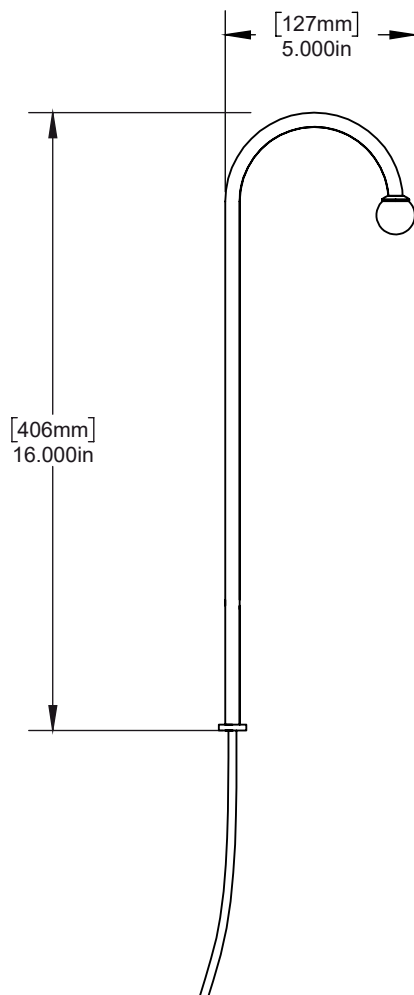

Arca Desk Lamp - Clamp

Arca is a lighting system whose form is a play of contrasts between the classical swooping branches and the spare minimalism of its linear, black composition.

<u>Designer</u>	Philippe Malouin, 2017
<u>Collection</u>	Arca
<u>Product Type</u>	Desk Lamp
<u>Dimensions</u>	L 5" x W 1" x H 16" L 12.7 cm x W 12.7 cm x H 40.6 cm
<u>Weight</u>	2lbs / .9kg
<u>Materials</u>	Brass, Opal Glass, LEDs
<u>Finishes</u>	● Satin Blackened Brass
<u>Max Clamp Opening</u>	2.7" / 6.9cm
<u>Light Source</u>	LED / CRI 90
<u>Wattage</u>	5W - 13W
<u>Voltage</u>	120V
<u>Color Temperature</u>	2700k
<u>Lumens</u>	300
<u>Dimming</u>	Inline touch dimmer
<u>Packaging Dimensions</u>	L 19" x W 12" x H 3" L 48.3cm x W 30.5cm x H 7.6cm
<u>Packaging Weight</u>	7lbs / 3kgs
<u>Lead Time</u>	16-18 weeks

Arca Desk Lamp - Surface Mount

Arca is a lighting system whose form is a play of contrasts between the classical swooping branches and the spare minimalism of its linear, black composition.

<u>Designer</u>	Philippe Malouin, 2017
<u>Collection</u>	Arca
<u>Product Type</u>	Desk Lamp
<u>Dimensions</u>	L 5" x W 1" x H 16" L 12.7 cm x W 2.54 cm x H 40.6 cm
<u>Weight</u>	2lbs / .9kg
<u>Materials</u>	Brass, Opal Glass, LEDs
<u>Finishes</u>	● Satin Blackened Brass
<u>Max Clamp Opening</u>	2.7" / 6.9cm
<u>Light Source</u>	LED / CRI 90
<u>Wattage</u>	5W - 13W
<u>Voltage</u>	120V
<u>Color Temperature</u>	2700k
<u>Lumens</u>	300
<u>Dimming</u>	Surface Mounted Dimmer
<u>Packaging Dimensions</u>	L 19" x W 12" x H 3" L 48.3cm x W 30.5cm x H 7.6cm
<u>Packaging Weight</u>	7lbs / 3kgs
<u>Lead Time</u>	16-18 weeks