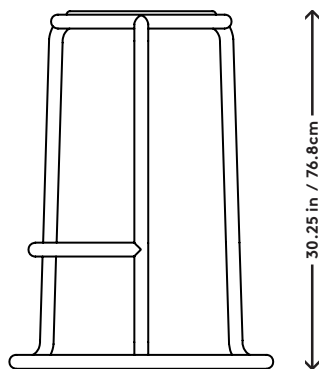

## Champ Bar Stool

Visibility, 2018

<b>Product Type</b>	Stool
<b>Materials</b>	Steel, Ash
<b>Dimensions</b>	Dia 19" x H 30.25" Dia 48.3cm x H 76.8cm
<b>Finishes</b>	● Cream ● Black
<b>Weight</b>	14 lbs 6kgs
<b>Packaging</b>	L 20" x W 20" x H 40" L 51cm x W 51cm x H 101.6cm
<b>Package Weight</b>	17lbs 7.7kgs
<b>Lead Time</b>	6-8 weeks

← 19 in / 48.3cm →

30.25 in / 76.8cm